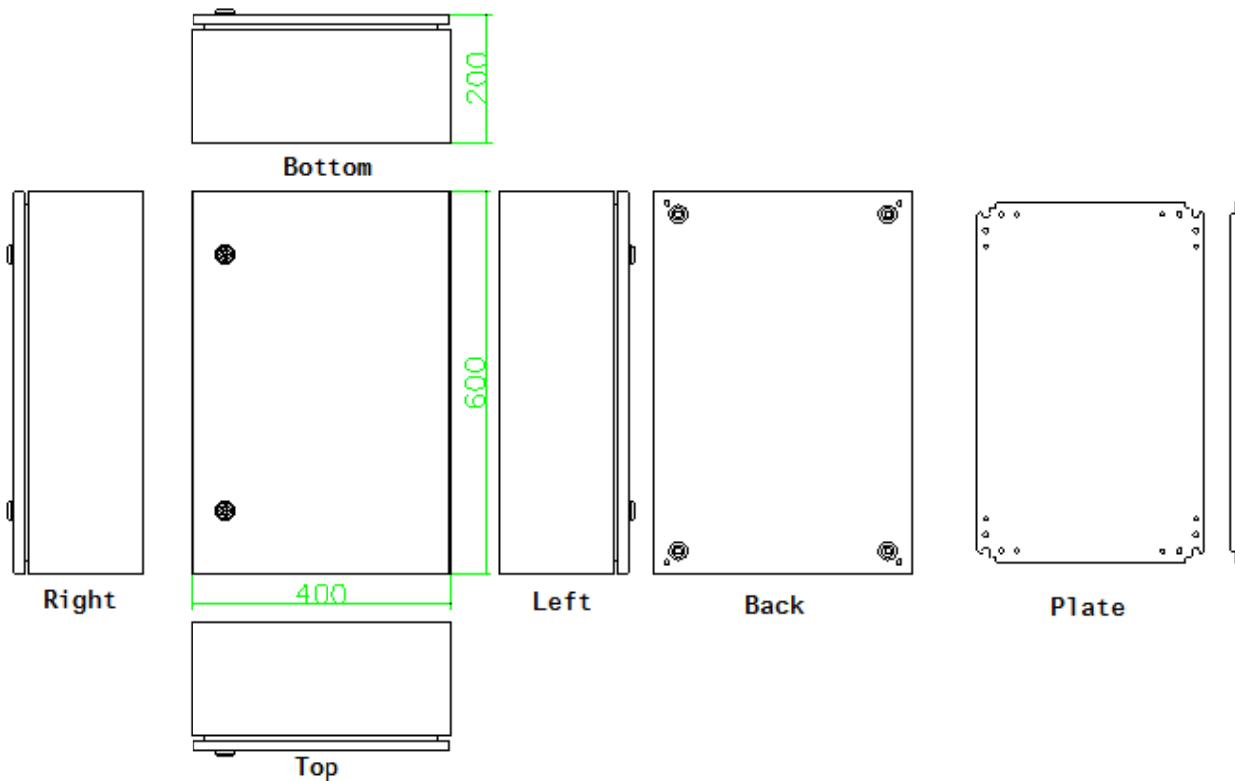

Product Datasheet

ENGLISH

S.S. Wall Box with Brackets/Chassis Plates

Drawings:

ENGLISH

Package Contain:

1 x Enclosure

1 x Chassis Plate

2 x Lock

1 x Fixing accessories

Product Specification:

Material: AISI304

Door Lock Type: Double Lock System

Door Type: Plain

Dimensions: 600 x400 x 200mm

External Height: 600 mm

External Width: 400 mm

Thickness: 1.2mm for enclosure & door

Chassis Plate: Zinc coated steel 1.5mm

Fixing Kit: Yes

Gland Plate: Yes

IP Rating: IP66

Against mechanical impacts: IK10