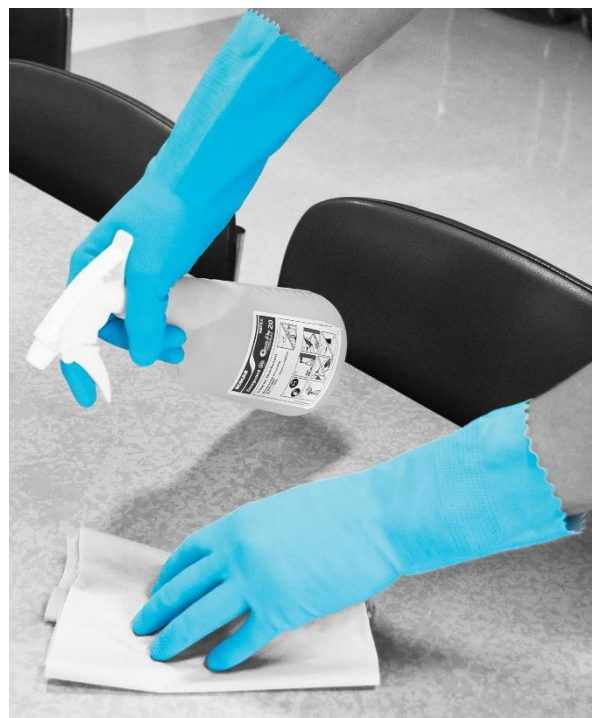

RS Household Rubber Glove Blue

ENGLISH

A lightweight rubber glove with a cotton flock lining. This natural rubber glove is highly flexible and dextrous. It is anatomically shaped and tapered at the wrist for a more comfortable and ergonomic fit. Handling ability is greatly enhanced by the slip resistant pattern on the palm and fingers, increasing the level of grip in both wet and dry conditions. Its anatomical shape and flexibility minimise hand fatigue, and the soft flock lining absorbs perspiration keeping the hands cooler for longer. The blue Swift Household™ has been tested in accordance with EN1186 making it suitable for food contact, providing an alternative to a disposable.

Typically used for:

- Cleaning & Janitorial
- Kitchen Work
- Local Authority Work
- General Handling

EN388 EN374-2 EN374-3

1010

Size	RS Stock No:
Medium 7-7.5	5081414
Large 8-8.5	5081420

Thickness: 0.38mm
(Single Wall measured at palm)