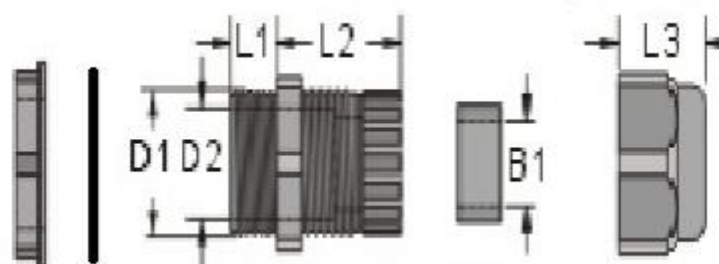

ENGLISH

Datasheet

Stock No: 822-9678

RS Pro Round Top Cable Gland

Features:

- Material: UL approved Nylon 66, 94V-2
- Colour: Black, available in other colours.
- Application: Suit a variety of applications, and diverse industries
- Function: Mount gland to pre-drilled panel hole, use locknut to fix gland on board, insert the cables in the seal, and then tighten up the nut to hold cables in position
- Simply and quickly fixed, high degree of the protection IP68 preventing dust and water
- PG THREAD (DIN STANDARD) WITH WASHER
- Protection: IP68 (only if the washer is assembled)