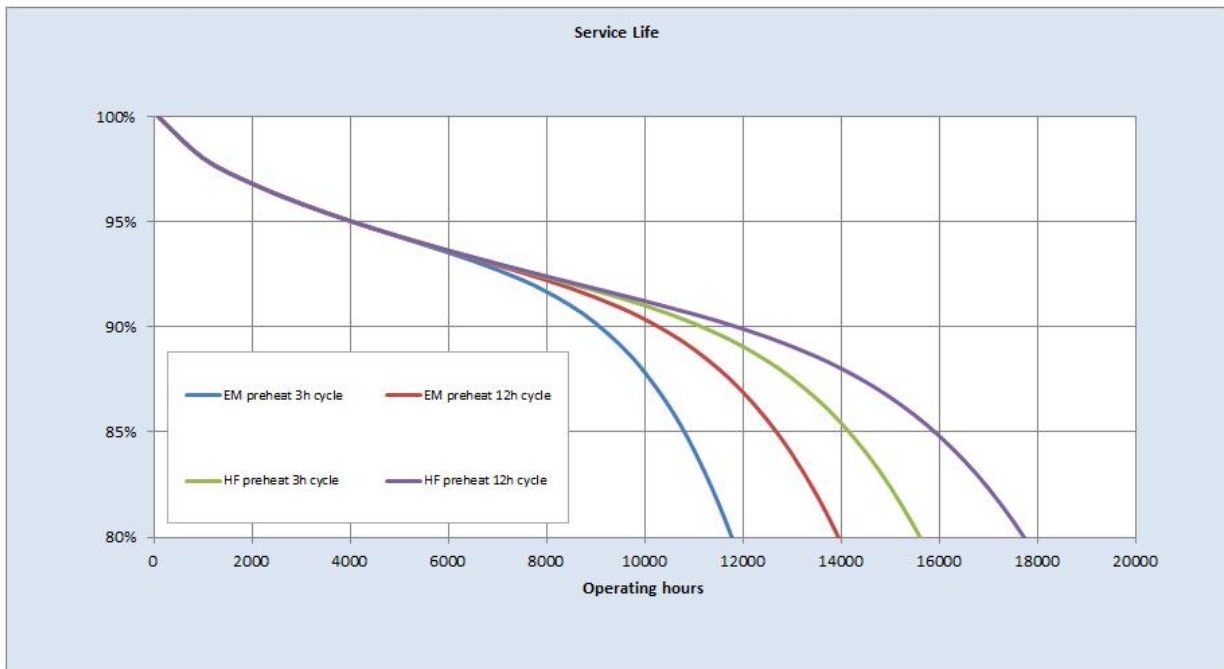

Performance data

Colour Code	830
Lumen at 25°C [lm]	1350
Weighted energy consumption [kWh/1000h]	22.45
Rated efficacy [lm/W]	75
Energy efficiency class (EEC)	A
Rated Life [h]	15000
Rated median life on electromagnetic (EM / CCG) ballast 18000 on IEC 12-hour cycle	
Rated median life on electronic (HF / ECG) ballast on IEC 23000 12-hour cycle	
Rated median life on electronic (HF / ECG) ballast on IEC 20000 3-hour cycle	
Nominal correlated colour temperature (CCT) [K]	3000
Nominal lumens [lm]	1350
Colour Rendering Index (CRI) [Ra]	85

Technical drawing

Lumen maintenance data

Survival data

Service life data

Downloads & Links

[Go to the catalog site \(HTTP\)](#)

[Linear Fluorescent Lamps Catalogue \(PDF\)](#)

[Lighting design tools & calculators \(HTTP\)](#)