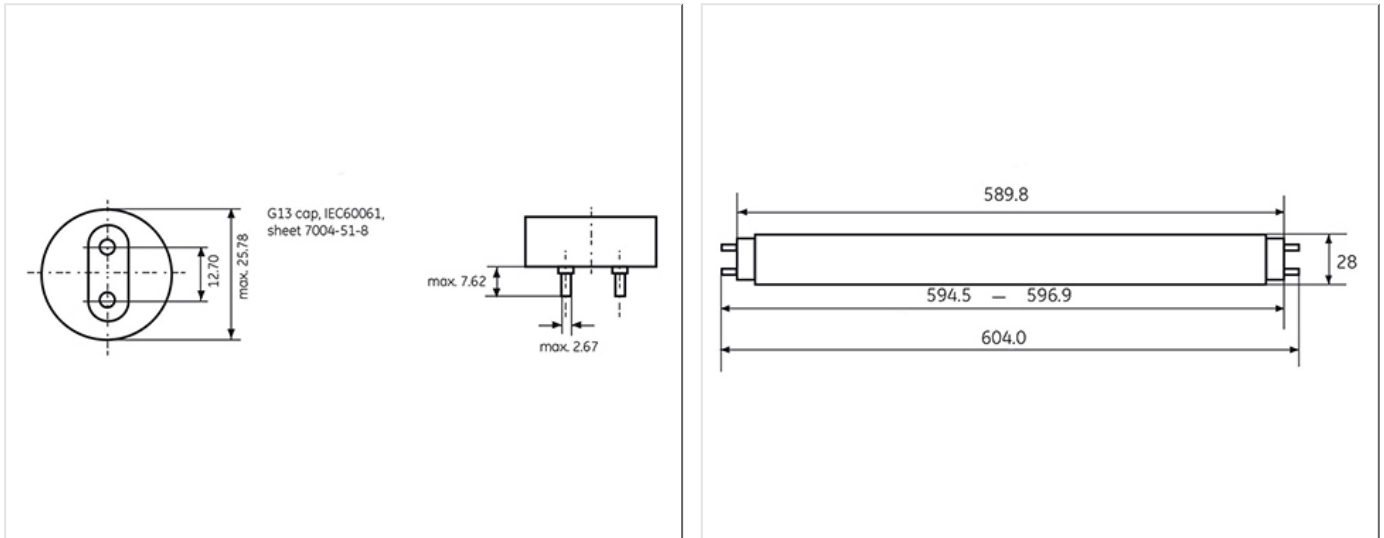

Technical drawing