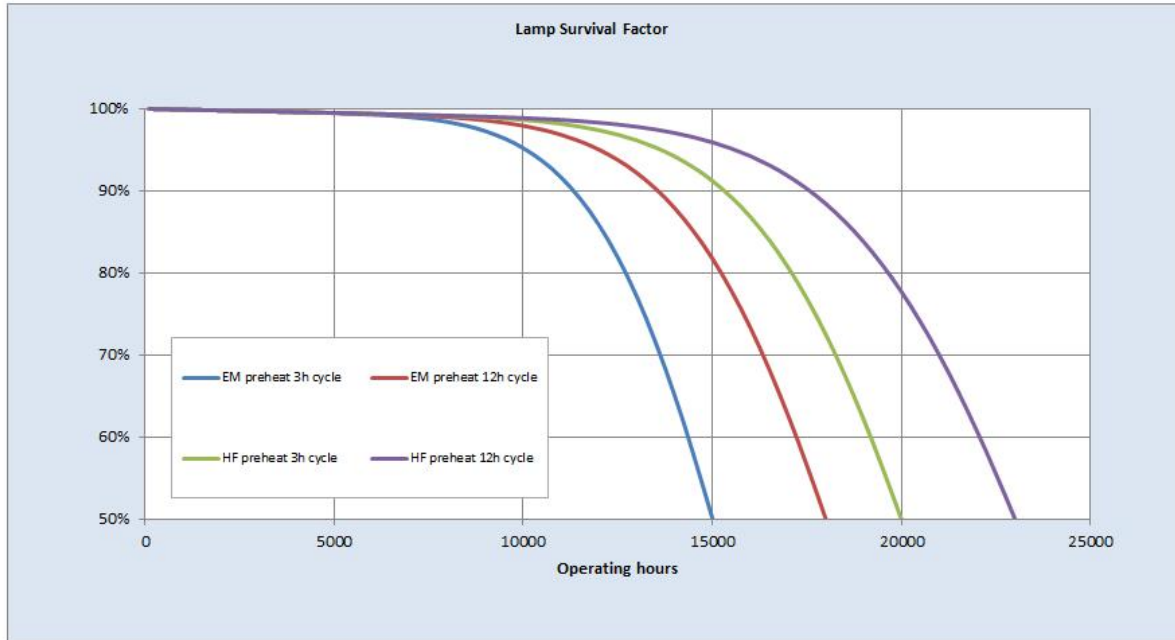

Survival data