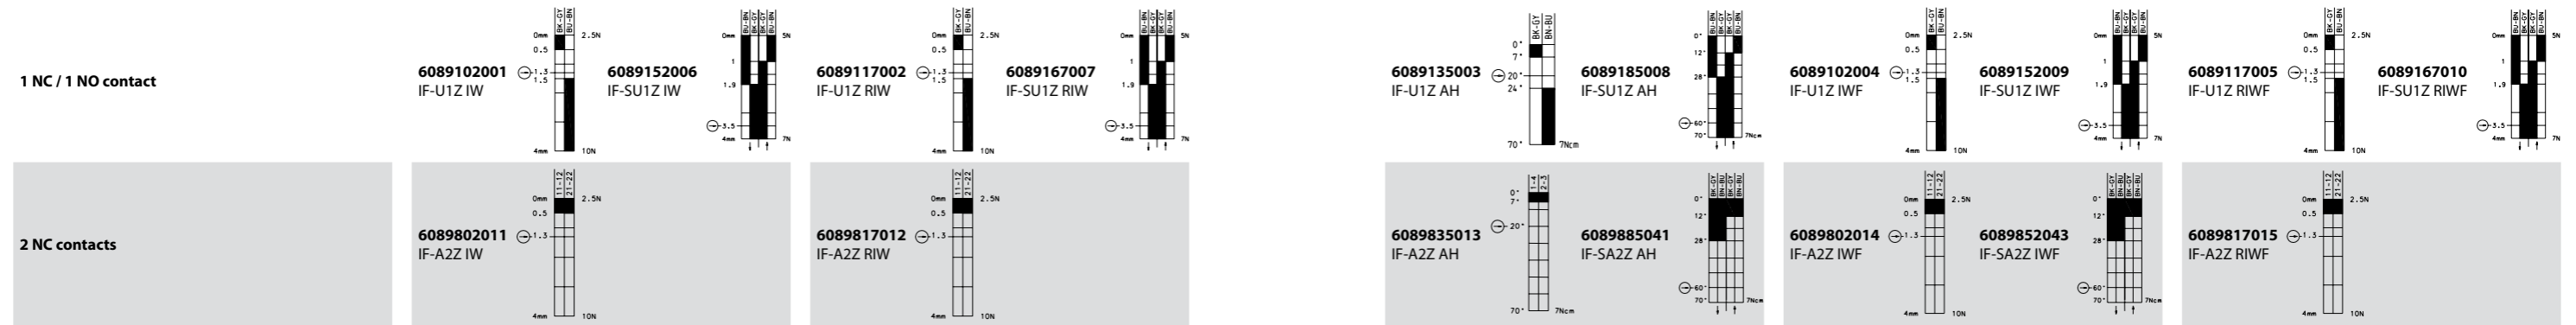

Switching operation

2 NO contacts								
1 NC / 1 NO contact Overlapping								

Replacement actuator: -

- Special features / variants (on request)
- Actuator can be turned in steps of 90°
  - Actuator can be turned in steps of 90°
  - Front mounting
  - Actuator can be turned in steps of 90°