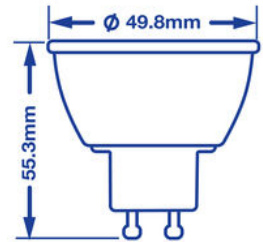

Verbatim LED PAR16 GU10 5W 2700K Warm White 350 LM

- GU10 Socket
- 220 - 240 V Voltage
- 20,000 hours Lifetime
- 90% Energy Saving
- Equivalent to 51W incandescent bulb

| Product Number | 52608 |
|-----------------------------|-------------|
| General Data | |
| Lamp Socket | GU10 |
| Electric Data | |
| Wattage (W) | 5 |
| Wattage Equivalent (W) | 51 |
| Voltage (V) | 220 - 240 V |
| Dimmable | no |
| Power Factor | 0.40 |
| Operating Frequency (Hz) | 50-60 |
| Geometric Data | |
| Length (mm) | 55.3 |
| Diameter (in mm) | 49.8 |
| Weight (g) | 57 |
| Photometric Data | |
| Luminous Flux 90° Cone (lm) | 350 |
| CRI | 80 |
| CCT (K) | 2700 |
| Luminous Intensity (cd) | 750 |
| Beam Angle (°) | 35 |
| Luminous Efficacy (lm/W) | 70 |
| Lifetime (hrs) | 20,000 |
| Switching Cycle | 100,000 |

02/07/2014

Photometric Diagrams

Energy Rating

Technical Packaging Details

Barcode

023942526087

EAN 128

(02)00023942526087(37)04(91)204

EAN 14

50023942526082

Pack Dimensions(HxWxL)

145 x 103 x 51

Pack Weight

74

MOQ

4

Carton Dimensions (HxWxL)

160 x 117 x 223

Cartons/Pallet

150

Layers/Pallet

5

Units/Pallet

600