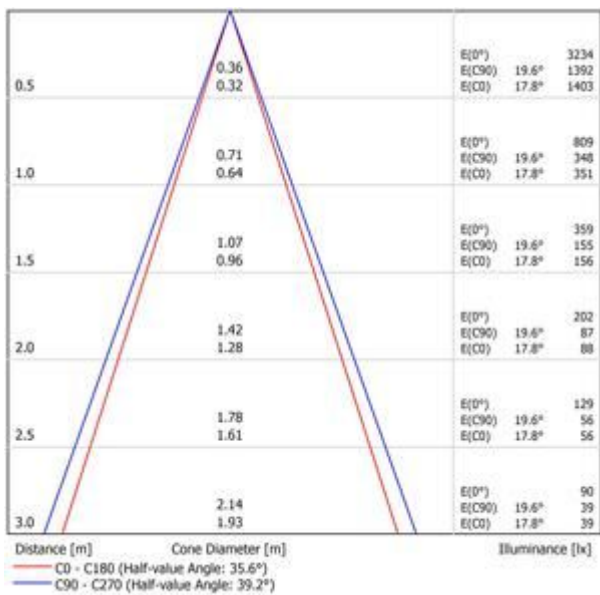

Photometric Diagrams