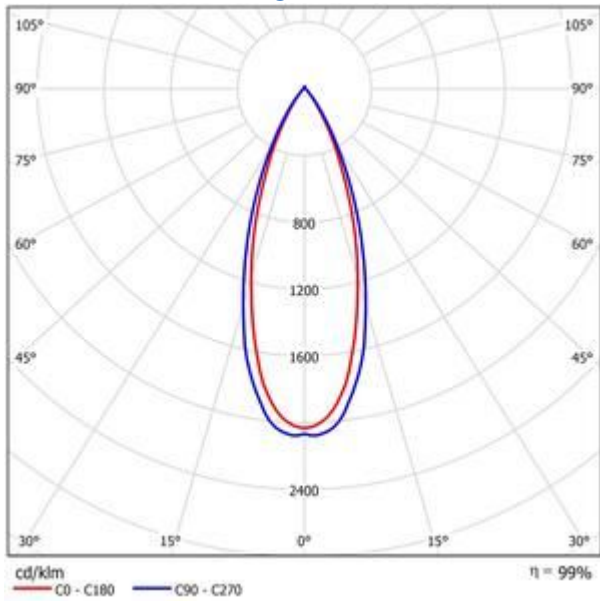

Photometric Diagrams