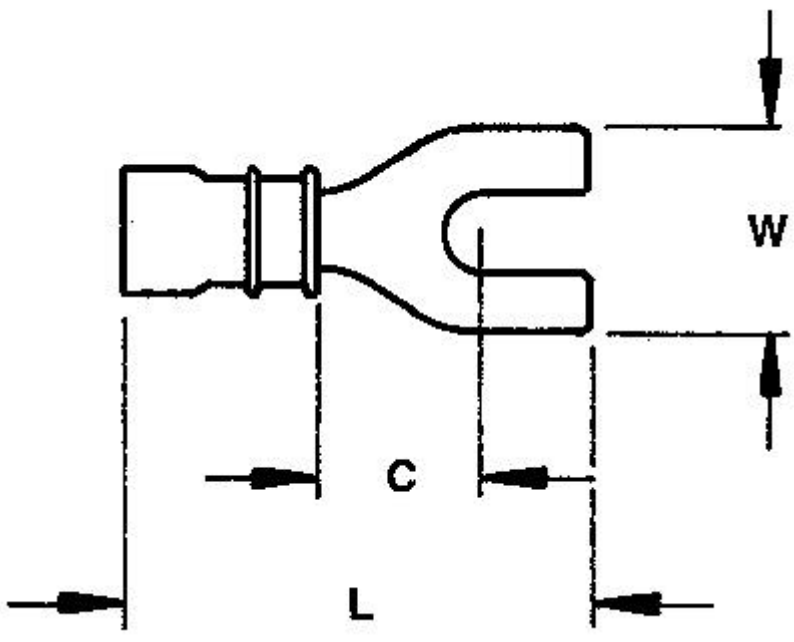

Alphabetical Picture Part Number  
**SEARCH SEARCH SEARCH**

Go To Step Search™ Screen

**342117-1 -- 1 of 1 products**  
**Terminals and Splices**  
**Ring and Spade Tongue Terminals**

General **INFO**  
Sales **INFO**

*Line art represents typical product only.*

<b><i>Searchable Features:</i></b>	
<b>Terminal Shape</b>	Spade Tongue
<b>Body Style</b>	PLASTI-GRIP
<b>Receptacle Style</b>	Straight
<b>Barrel Type</b>	Closed Barrel
<b>Wire/Cable Type</b>	Regular Wire
<b>Wire Range</b>	22-16 [0.25-1.60 <sup>2</sup> ] AWG [mm]
<b>Insulation</b>	Yes
<b>Insulation Support</b>	Non-Insulation Support
<b>Insulation Diameter</b>	.140 [3.56] Max. in. [mm]
<b>Stud Size</b>	6 [M3.5]
<b>Stud Diameter</b>	.146 [3.70] in. [mm]
<b>Shape</b>	SPADE-021
<b>Heavy Duty</b>	Standard
<b>Packaging Method</b>	Loose Piece
<b>Material</b>	Copper
<b>Finish</b>	Tin
<b><i>Other Properties:</i></b>	
<b>Dim. C</b>	.311 [7.90] in. [mm]
<b>Dim. L</b>	.890 [22.60] in. [mm]
<b>Dim. W</b>	.374 [9.50] in. [mm]
<b>Color</b>	Red
<b>Insulation Material</b>	Vinyl
<b>Insulation Sleeve Material</b>	PVC
<b>CERTI-CRIMP Hand Tool</b>	47386-4, 525690-0 (Great Britain Tool)