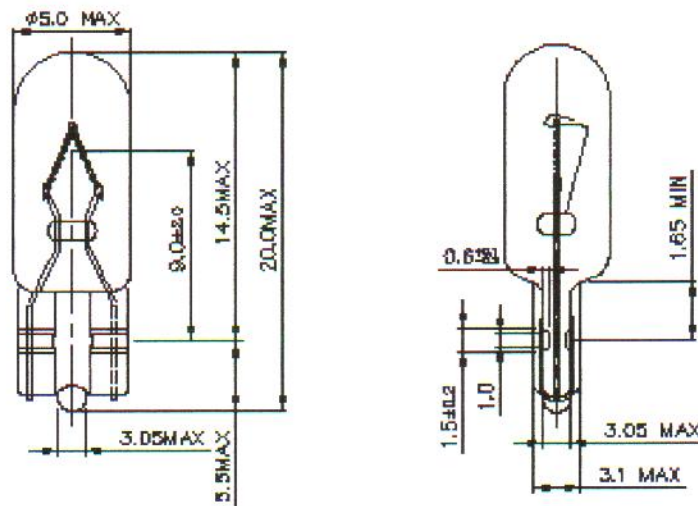

## SPECIFICATION SHEET

RS Stock No.

6559340

### DRAWING - I

Unit : mm

1. Structure	Bulb Type	T1 1/2 Clear
	Bulb Diameter	$\phi 5.0$ Max.
	Length	20.0Max
	Base Type	Wedge Base
2. Design Characteristics	Voltage	24V
	Amperage	50mA $\pm$ 10%
	Filament Type	Vacuum type
	Luminous Flux	6.3Lm $\pm$ 20%
	Life Hours	1,000Hrs