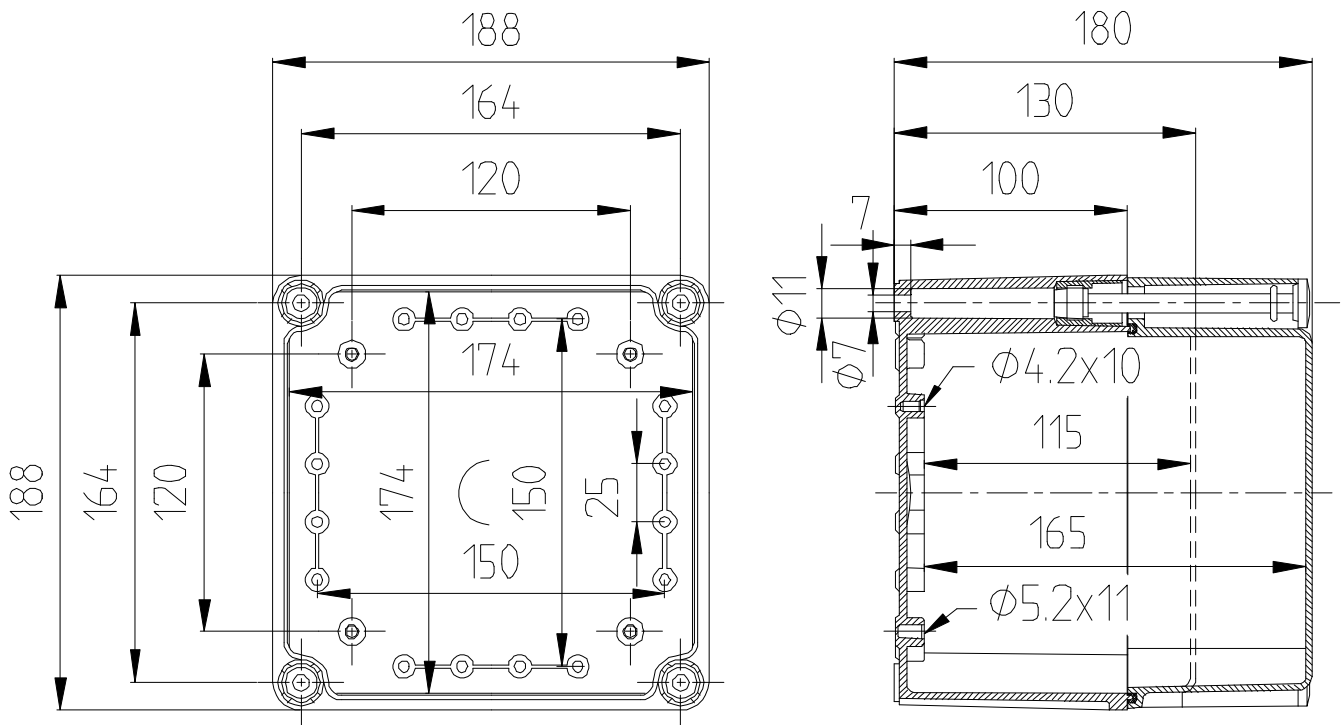

This is a sample photo.

ORDER SYMBOL: PC 191913G

EL.number **EAN:** 6418074005403
 Sweden:
 Denmark:
 Finland: 3423701

INCLUDING:
 Enclosure body, cover, 4 slotted cover screws, and mounting screws.

APPROVALS:
 USA: UL Type 1, 3, 3S, 4, 4X, 12 (E75645 Vol.1 Sec.2); UL 94-V0
 EURO: IP 67; UL 94-V0
 OTHERS: IEC 529, CE, EEI, SETI 154171-01, CSA LR 49336-7

FIBOX SOLID PC

TECHNICAL INFORMATION:

Standard colour: RAL 7035
 Ingress protection: IP 67 (IEC 529)
 Flame resistance: UL 94-V2

Temp.range in cont. use: Max. +80 °C
 Temp. range of material: - 40 °C - + 120 °C