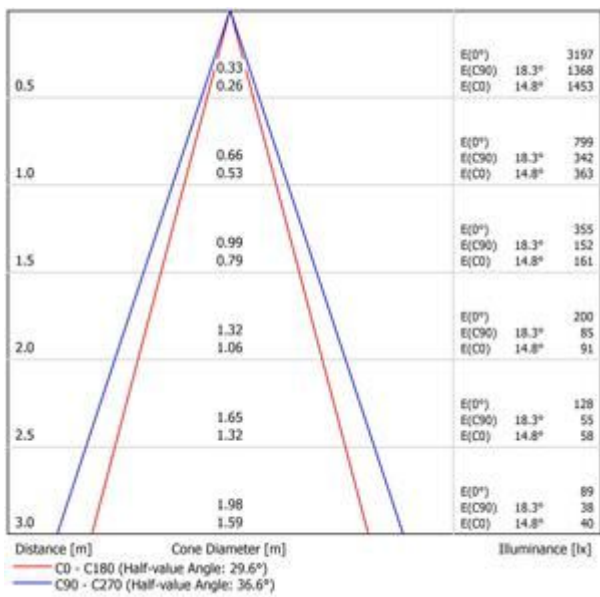

### Geometric Data

Length (mm) 49.8

Diameter (in mm) 49.8

Weight (g) 48

### Photometric Data

Luminous Flux 90° Cone (lm) 350

CRI  $\geq 80$

CCT (K) 2700

Luminous Intensity (cd) 750

Beam Angle (°) 35

Luminous Efficacy (lm/W) 63.6

Lifetime (hrs) 20,000

### Photometric Diagrams