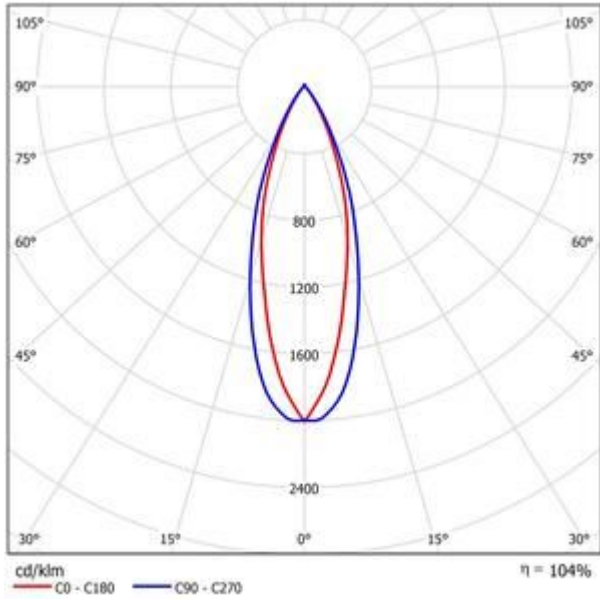

### Geometric Data

Length (mm) 49.8

Diameter (in mm) 49.8

Weight (g) 48

### Photometric Data

Luminous Flux 90° Cone (lm) 350

CRI  $\geq 80$

CCT (K) 2700

Luminous Intensity (cd) 750

Beam Angle (°) 35

Luminous Efficacy (lm/W) 63.6

Lifetime (hrs) 20,000

### Photometric Diagrams