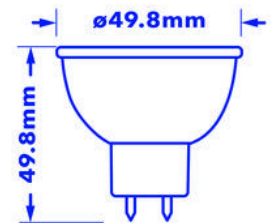

Verbatim LED MR16 GU5.3 5.5W 2700K Warm White 350 LM

- GU5.3 Socket
- 12 V AC/DC Voltage
- 20,000 hours Lifetime
- 84% Energy Saving
- Equivalent to 35W incandescent bulb

Product Number **52609**

General Data

Lamp Socket GU5.3

Electric Data

Wattage (W) 5.5

Wattage Equivalent (W) 35

Voltage (V) 12 V AC/DC

Dimmable no

Power Factor 0.50

Operating Frequency (Hz) 50-60

Geometric Data

Length (mm) 49.8

Diameter (in mm) 49.8

Weight (g) 48

Photometric Data

Luminous Flux 90° Cone (lm) 350

CRI ≥ 80

CCT (K) 2700

Luminous Intensity (cd) 750

Beam Angle (°) 35

Luminous Efficacy (lm/W) 63.6

Lifetime (hrs) 20,000

Switching Cycle 100,000

02/07/2014