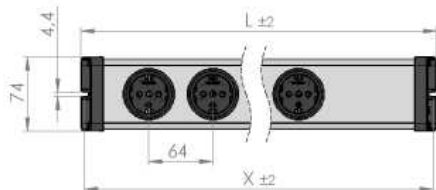

Data sheet VARIO® LINEA

Socket strip

EHMANN
Ideen in Strom

Master Slave function 5-fold

Item No.: 0211x02052301

- Robust plastic body, grey
- 90° rotated sockets Type E (French Standard)
- Space of sockets: 64 mm
- 1,5 m power cord and angle plug
- Automatic electronic switching M/S with adjustable core value
- Optical function display
- Increased safety due to integrated child protection
- End caps with mounting facilities

Technische Daten

Connection:	250 V~, 16 A, 50 Hz, 3.600 W
Power cord:	1,5 m H05VV-F 3G 1,5 mm²
Plug:	CEE 7/7 angle plug Type EF
Socket:	Middle earth Type E
Stem:	Adjustable 7 - 100 W
Own consumption:	< 0,6 W
Dimension:	462 x 74 x 47 mm (L x B x H)
Fixing dimension X:	454 mm

EAN:	401209600494 3
Packaging unit:	10 pc.

VARIO
LINEA