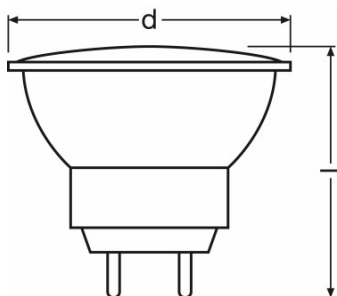

### Photometrical data

Nominal useful luminous flux 90°	220 lm
Luminous intensity	700 cd
Color temperature	3000 K
Nominal luminous flux	220 lm
Light color as per EN 12464-1	Warm White
Rated luminous flux	220 lm
Color rendering index Ra	100
Lumen main.fact.at end of nom.life time	0.75
Rated useful luminous flux 90°	220 lm

### Light technical data

Beam angle	36 °
Starting time	0.0 s
Warm-up time (60 %)	0.00 s

### Dimensions & weight

---

Product line drawing

## Product datasheet

<b>Diameter</b>	35.0 mm
<b>Length</b>	40.0 mm
<b>Overall length</b>	42.0 mm
<b>Outer bulb</b>	MR35
<b>Maximum diameter</b>	35.0 mm