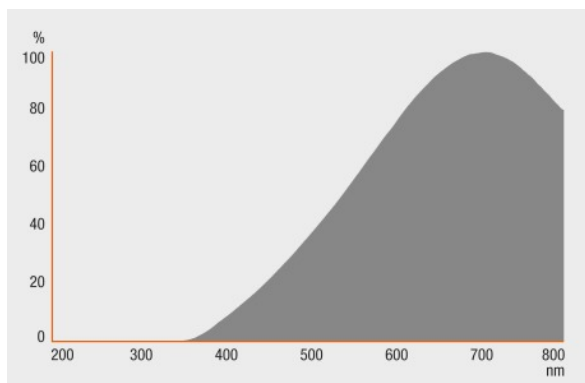

Product datasheet

Diameter	35.0 mm
Length	40.0 mm
Overall length	42.0 mm
Outer bulb	MR35
Maximum diameter	35.0 mm

Colors & materials

Lamp mercury content	0.0 mg
Mercury-free	Yes

Lifespan

Nominal lamp life time	4000 h
Rated lamp life time	4000 h
Number of switching cycles	100000 ¹⁾

¹⁾ At 1 min on / 3 min off

Additional product data

Spectral power distribution

Base (standard designation)	GU4

Capabilities

Burning position	Any