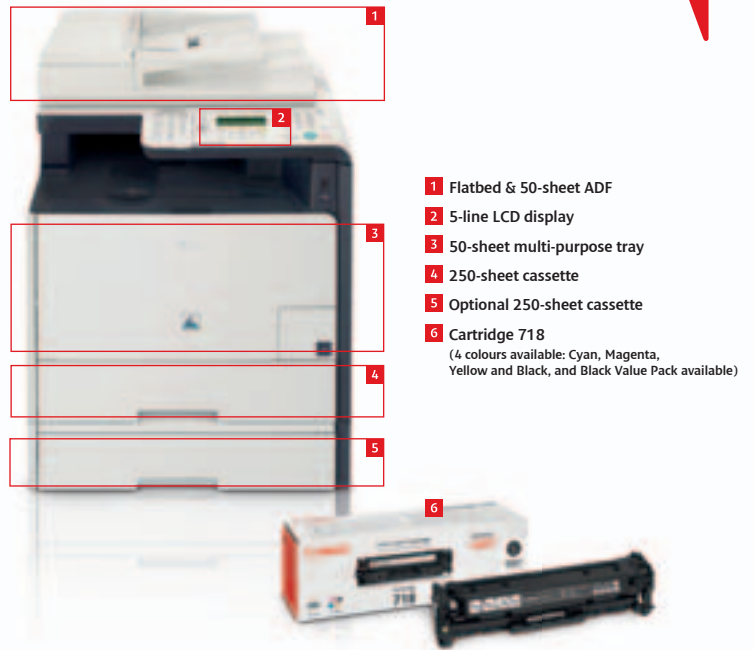

Colour Laser Multifunctional Printer

i-SENSYS
MF8350Cdn

you can

- 1 Flatbed & 50-sheet ADF
- 2 5-line LCD display
- 3 50-sheet multi-purpose tray
- 4 250-sheet cassette
- 5 Optional 250-sheet cassette
- 6 Cartridge 718
  (4 colours available: Cyan, Magenta, Yellow and Black, and Black Value Pack available)

**Boost your business with
impressive colour and productivity.**
The i-SENSYS MF8350Cdn is part of the Canon
Colour Laser Multifunctional Printer range.

Sales Start Date: November 2009

The whole range consists of:

Colour: MF8030Cn, MF8050Cn,
MF8330Cdn,
MF8350Cdn, MF8450,
MF9130, MF9170

Box Dimensions (W x D x H)

800 x 710 x 710 mm

Box weight

Approx. 66kg

Packet style   Quantity

Pallet   —
20ft Container   —
40ft Container   —

MERCURY CODES

PRODUCT			
Name	Mercury Code	EAN Code	
MF8350Cdn	[MER]	[EAN]	
OPTIONS			
Accessories			
Cassette Feeding Unit-V1	0732A024AA	4960999643755	
Telephone 6 Kit EU (CW)	0752A054AA	4960999453910	
Telephone 6 Kit UK (CW)	0752A053AA	4960999453897	
Telephone 6 Kit SA (CW)	0752A055AA	4960999453927	
CONSUMABLES			
Toner			
Cartridge 718 C Cyan (2,900 pages*)	2661B002AA	4960999628608	
Cartridge 718 M Magenta (2,900 pages*)	2660B002AA	4960999628578	
Cartridge 718 Y Yellow (2,900 pages*)	2659B002AA	4960999628547	
Cartridge 718 B Black (3,400 pages*)	2662B002AA	4960999628639	
Cartridge 718 B VP Black Value Pack (6,800 pages*)	2662B005AA	4960999653433	
EASY SERVICE PLAN			
Details			
3yr on-site next day service M4	093ZZ331	8714574979809	
Installation Service N2	093ZZ326	8714574979755	

* Based on ISO/IEC 19798

PRINT

COPY

FAX

SCAN

Canon