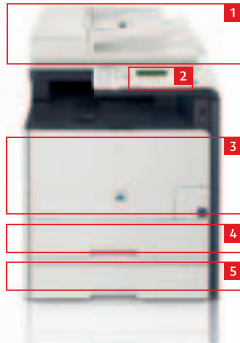

Specifications

- 1 Flatbed & 50-sheet ADF**
- 2 5-line LCD display**
- 3 50-sheet multi-purpose tray**
- 4 250-sheet cassette**
- 5 Optional 250-sheet cassette**
- 6 Cartridge 718**
(4 colours available: Cyan, Magenta, Yellow and Black, and Black Value Pack available)