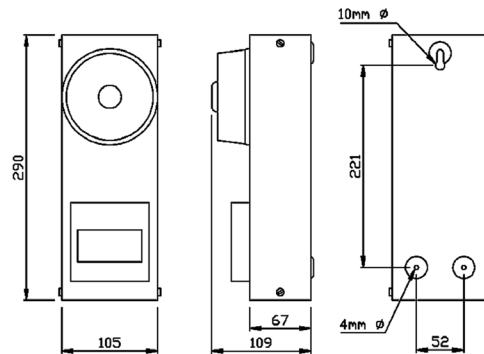

Specifications

Part No.	Colours	Audibility (tone) at 1m (typical)	Tones (Up to)	Voltage (50/60Hz)	Current (tone dependent)
TBA-0003	Red	Up to 98dB (A)	3	6x LR14 batteries	N/A

IP Rating: Indoor Operating Temp: -15°C to +45°C Construction: Steel Case Cable Entries: N/A Weight: 1.5kg