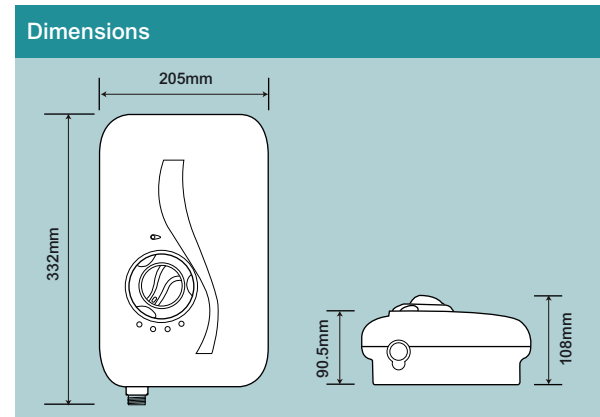

## White Dual Control Electric Showers

The Active 320S has a unique dual control, combining power select and on/off rotary flow/temperature control. Developed with contemporary 'S-line' styling and smart technology this shower comes complete with single mode handset and riser rail kit all in chrome.

- Application** Day to day showering.
- Key Features** 3 power settings with LED power on indicator | Top, bottom or rear entry access for cable and cold water supply.
- Safety Features** Fully temperature stabilised with 'Smart Stop®' hot water purge reducing scale and ensuring cool start | Dual concentric rotary controls for on/off and power selection | Overheat protection | Electric solenoid operation on/off | Temperature and flow control with single turn valve | Removable corner section for ease of installation.
- Outer Casing** Polar white | High impact | Easy clean | Scratch resistant | Thermoplastic.
- Accessories** Chrome accessory kit: Single rub-clean handset | Soap dish | Hose retaining ring | Riser rail | Height adjustable clamp.
- Pressure** Operating pressure - 0.7bar - 7bar.
- Approvals** BEAB Approved | CE.
- Guarantee** 1 year product guarantee (UK).

**Technical Specification** Operating water pressure 0.7-7bar (10-100psi) | Water pressure operated power switch | Water connection - standard 15mm inlet connection | Top, bottom or rear cable entry options | Removable corner section for ease of installation.