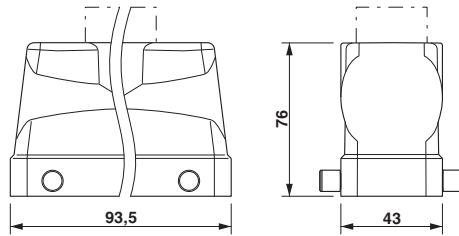

Housing - HC-B 16-TFQ-H-O1PG29G - 1460148

Dimensioned drawing

Dimensional drawing

Phoenix Contact 2015 © - all rights reserved
<http://www.phoenixcontact.com>