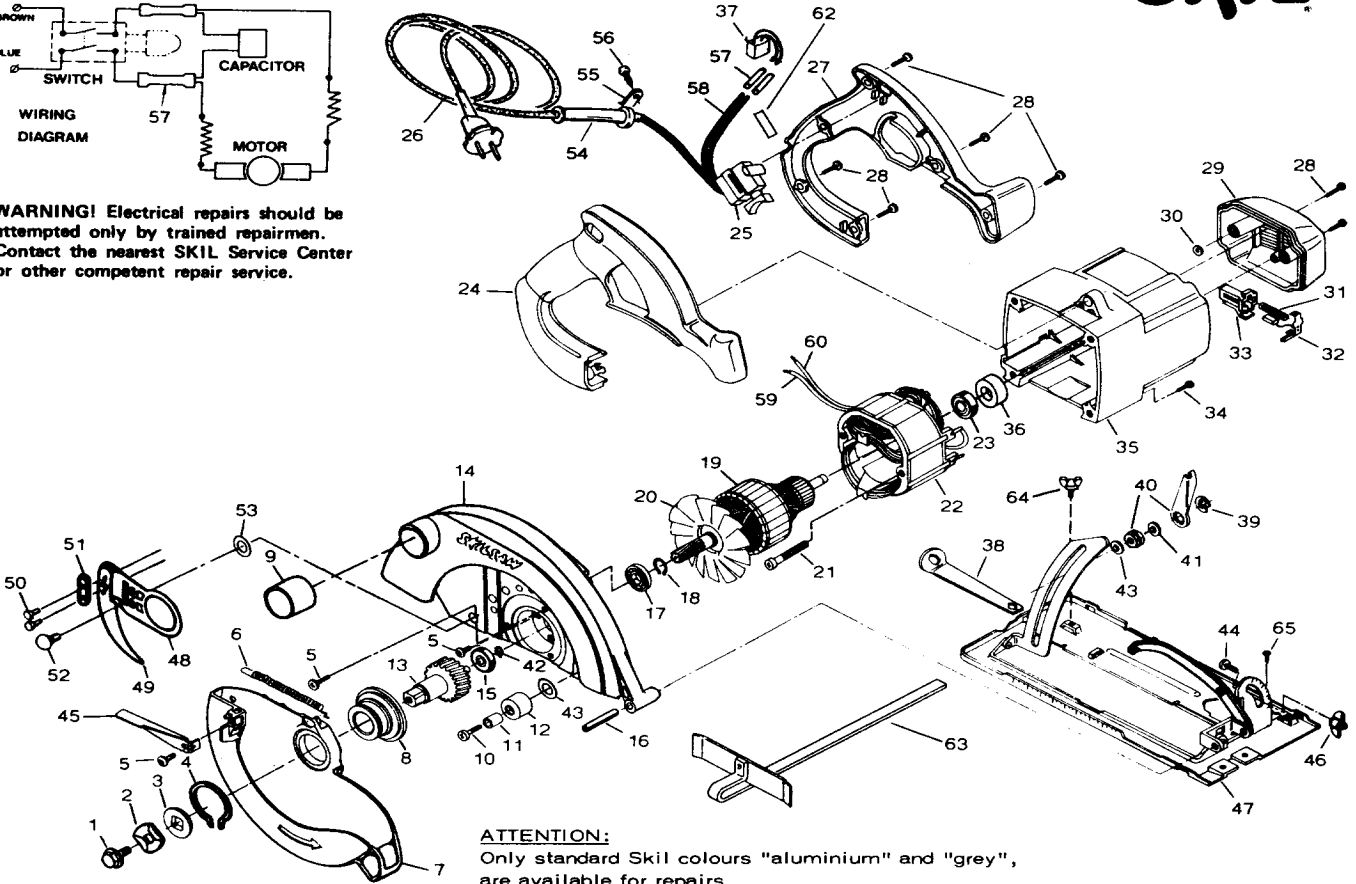

ATTENTION:
Only standard Skil colours "aluminium" and "grey", are available for repairs

KEY NO	PART NO	QTY	DESCRIPTION	KEY NO	PART NO	QTY	DESCRIPTION	KEY NO	PART NO	QTY	DESCRIPTION
1	346554	1	shaft bolt	26b	371799	-	cord and plug(CH)	53	341362	1	washer
2	347672	1	outer washer	26c	372667	-	cord and plug	54a	62520	1	cord guard(for 26a)
3	341361	1	inner washer	26d	376418	-	cord and plug(GB)	54b	360176	-	cord guard(for 26b, 26c, 26d)
4	341359	1	retainer	27	349969	1	handle left	55	364033	1	cord clamp
5	341365	7	screw	28	341364	8	screw	56	352373	2	screw
6	350670	1	return spring	29	341255	1	end cap	57	60172	2	connector
7	354877	1	lower guard	30	350655	2	bumper	58	346590	2	lead
8	341347	1	bearing plate assy	31	320418	2	spring	59	341377	1	lead assy
9	355596	1	flexible spacer	32a	377400	2	pair brushes 230v	60	341378	1	lead assy
10	347100	1	screw	32b	341343	-	pair brushes 120v	61	60373	-	grease
11	341366	1	spacer	33	341257	2	brush holder	62	347892	1	foam
12	341394	1	stop	34	341335	4	screw	63	323548	1	rip fence
13	903192	1	gear shaft assy	35	904250	1	motor housing	64	18222	1	wing screw
14	908387	1	front housing	36	326023	1	rubber sleeve	65	347488	1	screw
15	376473	1	ball bearing	37	371301	1	suppressor				
16	341332	1	spirol pin	38	341299	1	blade wrench				
17	350311	1	ball bearing	39	341354	1	retainer				
18	25684	1	retainer	40	908289	1	lever set				
19a	347406	1	armature 230v	41	69183	1	washer				
19b	347407	-	armature 120v	42	350683	1	retainer				
20a	341392	-	fan(230v)	43	68566	2	washer				
20b	341420	-	fan(120v)	44	17262	1	carriage bolt				
21	347103	2	screw	45	347118	1	lift lever				
22a	329858	1	field assy 230v(incl. key no's 59 and 60)	46	29562	1	wing nut				
22b	329851	-	field assy 120v(incl. key no's 59 and 60)	47	904243	1	foot assy with blade guard				
23	376473	1	ball bearing	48	341293	1	kerf guide bracket				
24	349968	1	handle right	49	354871	1	kerf guide				
25	385129	1	switch	50	353948	2	bolt				
26a	367240	1	cord and plug	51	341341	1	clamp plate				
				52	357546	1	carriage bolt				

B/M SK001866U2