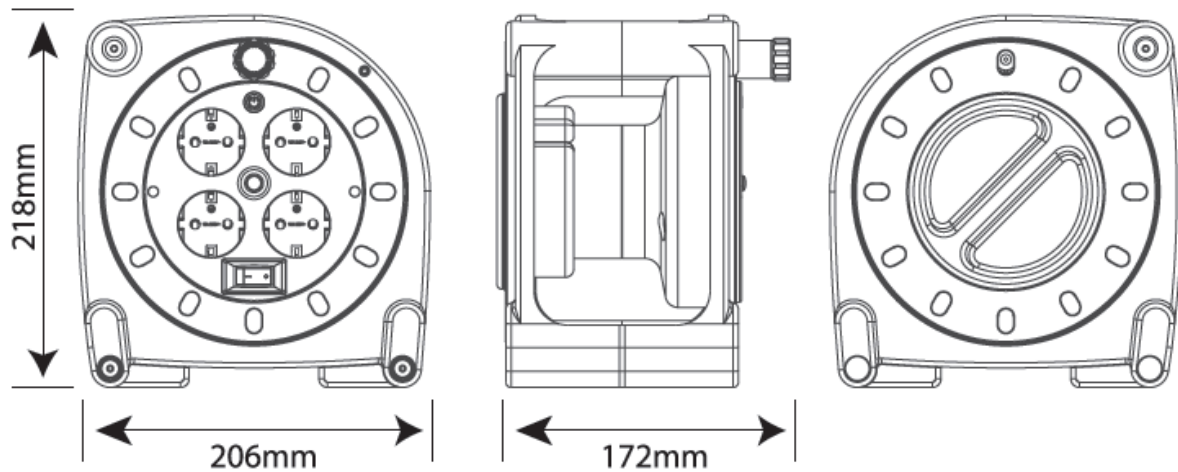

Datasheet

Case Cable Reel

RS Stock number 889-2497

Specifications:

Standard(s):	EN 61242
Maximum Load:	10A: Wound Wattage = 900W/230V, Unwound Wattage=2,300W/230V 16A: Wound Wattage = 1,000W/230V, Unwound Wattage = 3,000W/230V
Switch Specification:	16A 125V/250V~
Thermal cut-out:	56 ± 5 °C
Max cable length:	H05VV-F 10A(1.0mm ²) = 25m, H05VV-F 16A(1.5mm ²) = 15m

Product Information

Part No.:	889-2497
Type:	Case Reel
Cable Type:	H05VV-F
Cable Length (m):	15
Amp:	16
Product Dimensions(cm):	H:21.8 x W:20.6 x D17.2

Line Diagram:

Features

- Robust open reel, with four Schuko type sockets
- Space saving style
- Thermal cut-out protection
- Power on/off switch
- Power LED indicator
- Manufactured to EN 61242
- 5 year guarantee