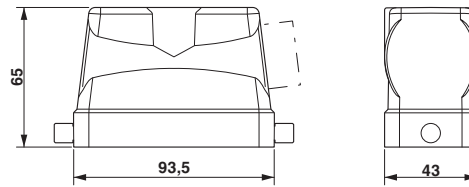

Housing - HC-B 16-TFL-N-O1PG21S - 1460103

Dimensioned drawing

Dimensional drawing

Phoenix Contact 2015 © - all rights reserved
<http://www.phoenixcontact.com>