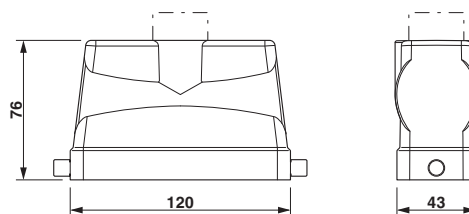

HEAVYCON B24 sleeve housing, for single locking latch, height: 76 mm, with 1 x M40 thread, straight cable outlet

### Dimensions

Height	76 mm
Width	43 mm
Length	120 mm

## Accessories

Cable gland - HC-M-KV-Z-M40 - 1646175

Metal screw connection with strain relief clamp, thread length: 8 mm, cable sealing area: 24 - 33 mm, clamping area: 26 - 36 mm, SW 50, screw connection: M40

## Drawings

Dimensioned drawing

Dimensional drawing