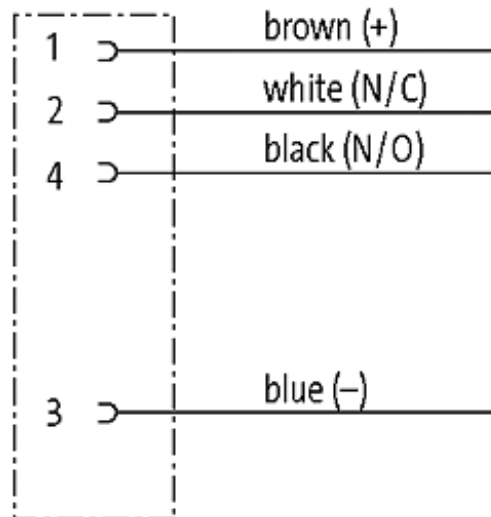

**M12 FEMALE FLANGE PLUG A CODED FRONT MOUNT**

PP-wires 4X0.34 0.5m

Flange M12 female  
with multi-strand wire  
4-pole[Link to Product](#)**Illustration**

*stay connected*

## Female

Product may differ from Image