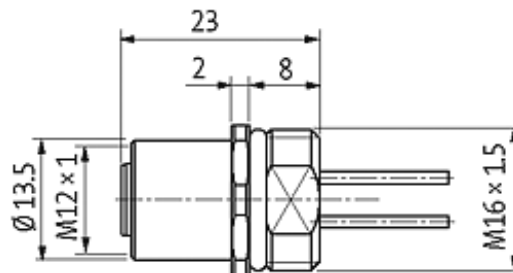

**M12 FEMALE FLANGE PLUG A CODED FRONT MOUNT**

PP-wires 4X0.34 0.5m

Flange M12 female  
with multi-strand wire  
4-pole[Link to Product](#)**Illustration**

*stay connected*

## Female

Product may differ from Image

### Technical Data

Operating voltage	max. 250 V AC/DC
Operating current per contact	max. 4 A
Locking of ports	Screw thread M12 × 1 mm (recommended torque 0.6 Nm) self-securing
Protection	IP67 inserted and tightened (EN 60529)