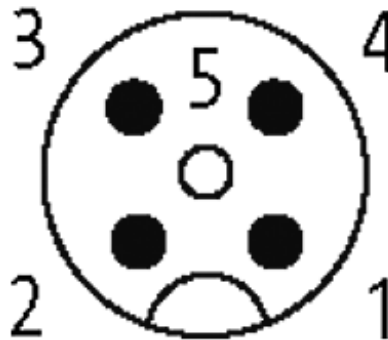

**M12 FEMALE FLANGE PLUG A CODED FRONT MOUNT**

PP-wires 4X0.34 0.5m

Flange M12 female  
with multi-strand wire  
4-pole[Link to Product](#)**Illustration**

*stay connected*

## Female

Product may differ from Image

### Technical Data

Operating voltage	max. 250 V AC/DC
Operating current per contact	max. 4 A
Locking of ports	Screw thread M12 × 1 mm (recommended torque 0.6 Nm) self-securing
Protection	IP67 inserted and tightened (EN 60529)

**General data**

Temperature range	-25...+85 °C
-------------------	--------------

**Commercial data**

country of origin	DE
-------------------	----

customs tariff number	85444290
-----------------------	----------