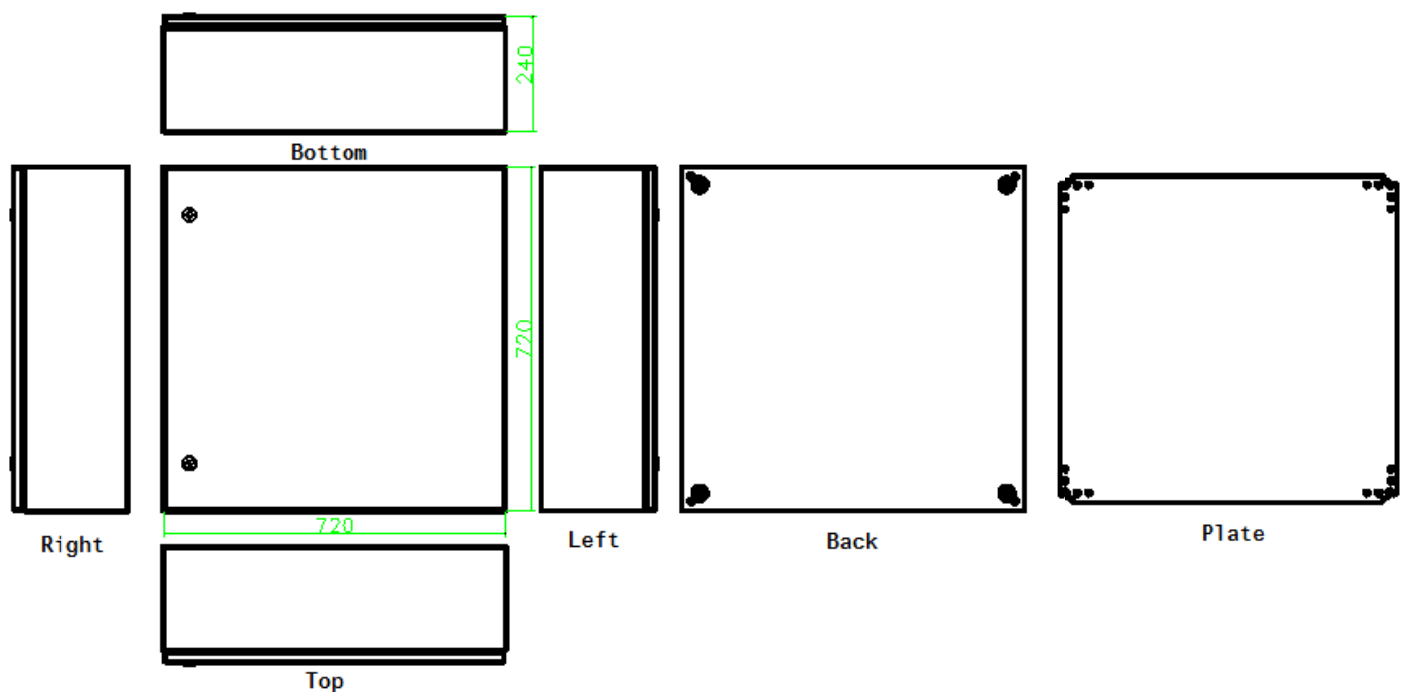

Product Datasheet

ENGLISH

S.S. Wall Box with Brackets/Chassis Plates

Drawings: