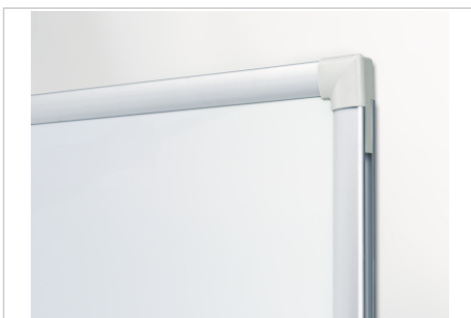

- Entry-level, functional whiteboard
- 2 year guarantee on the perfect writability and wipeability of the board surface when using Legamaster accessories

## BASIC whiteboard

**120x180cm**

- Melamine resin surface, non magnetic
- Write on / dry-wipe board surface, suitable for writing on with board markers
- Aluminium frame with light grey plastic corner caps (RAL 7035)
- Marker tray (30 cm) with end caps (RAL 7035), to store a range of board markers
- Can be mounted either horizontally or vertically
- Concealed corner wall mount
- Comes complete with mounting set, marker tray and mounting instructions

## Product specifications

Surface (material/colour)	Melamine / White
Frame (material/colour)	Aluminium / -
Corner (material/colour)	Plastic /
Magnetic	No
Product dimensions	W: 1800 x H: 1200 x D: 12 (mm)
Weight / m2	7.00 kg
Mounting type	Corner wall mount
Included accessories	Aluminium marker tray, Mounting materials
Product warranty	2 years
Surface warranty	2 years