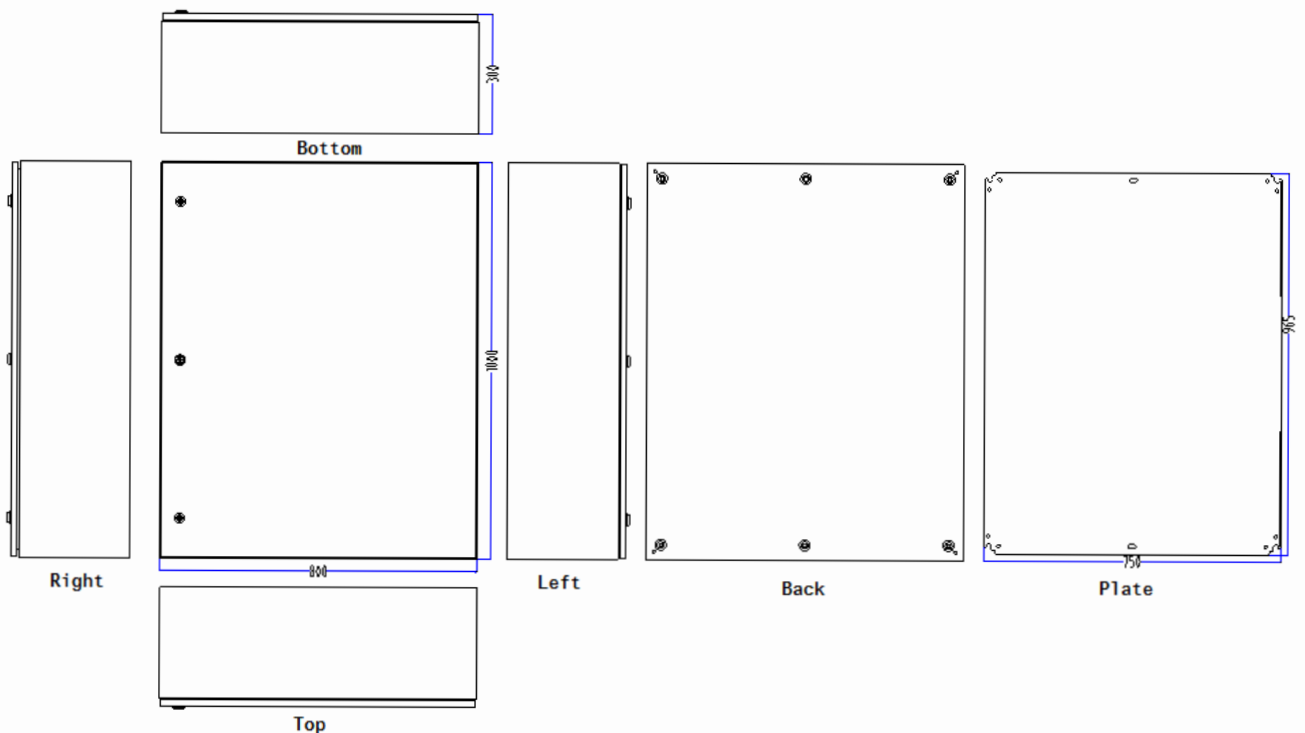

Product Datasheet

ENGLISH

S.S. Wall Box with Brackets/Chassis Plates

Drawings:

ENGLISH

Package Contain:

1 x Enclosure

1 x Chassis Plate

3 x Lock

1 x Fixing accessories

Product Specification:

Material: AISI304

Door Lock Type: Three Lock System

Door Type: Plain

Dimensions: 1000 x800 x 300mm

External Height: 1000 mm

External Width: 800 mm

Thickness: 1.5mm for enclosure & door

Chassis Plate: Zinc coated steel 2.0mm

Fixing Kit: Yes

Gland Plate: Yes

IP Rating: IP66

Against mechanical impacts: IK10