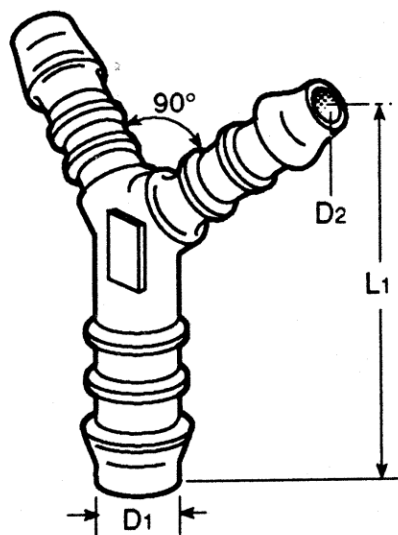

Datasheet

Stock No: 795-562

RS Pro Push-on equal Y connector, 19mm ID hose

Product Details

Equal Y Connector

These hose connectors can be fitted quickly and simply by pushing the hose directly onto the connecting parts. The ribbing of the end connectors enables the hose to sit securely.

Push-on Connectors

- Acetal Resin, non toxic, tough, lightweight, good impact and wear resistance
- Deep moulded ribs, use hose clips for high pressure, positive sealing

ENGLISH

Specifications:

Hose Inner Diameter	19mm
Coupling Connector Type	Y Coupler
Body Material	POM
Coupling Gender	Male
Coupling Connector Direction	Y
Series	YS