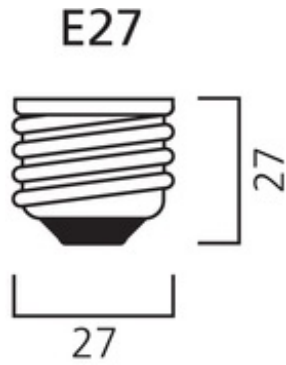

ToLEDo GLS

ToLEDo GLS 10W 806LM 827 E27 SL

0026388

TECHNICAL DRAWINGS