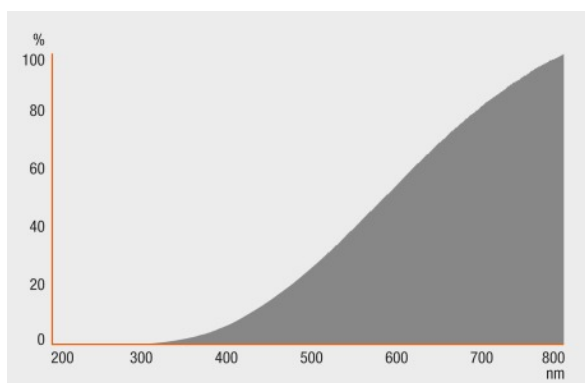

Light technical data

Starting time	0.0 s
Warm-up time (60 %)	0.00 s

Dimensions & weight

Product line drawing

Diameter	45.0 mm
Overall length	74.0 mm
Length	74.0 mm

Product datasheet

Light center length (LCL)	60.0 mm
Outer bulb	P45

Colors & materials

Lamp mercury content	0.0 mg
Mercury-free	Yes

Lifespan

Nominal lamp life time	2000 h
Rated lamp life time	2000 h
Number of switching cycles	1000000 ¹⁾

¹⁾ At 1 min on / 3 min off

Additional product data