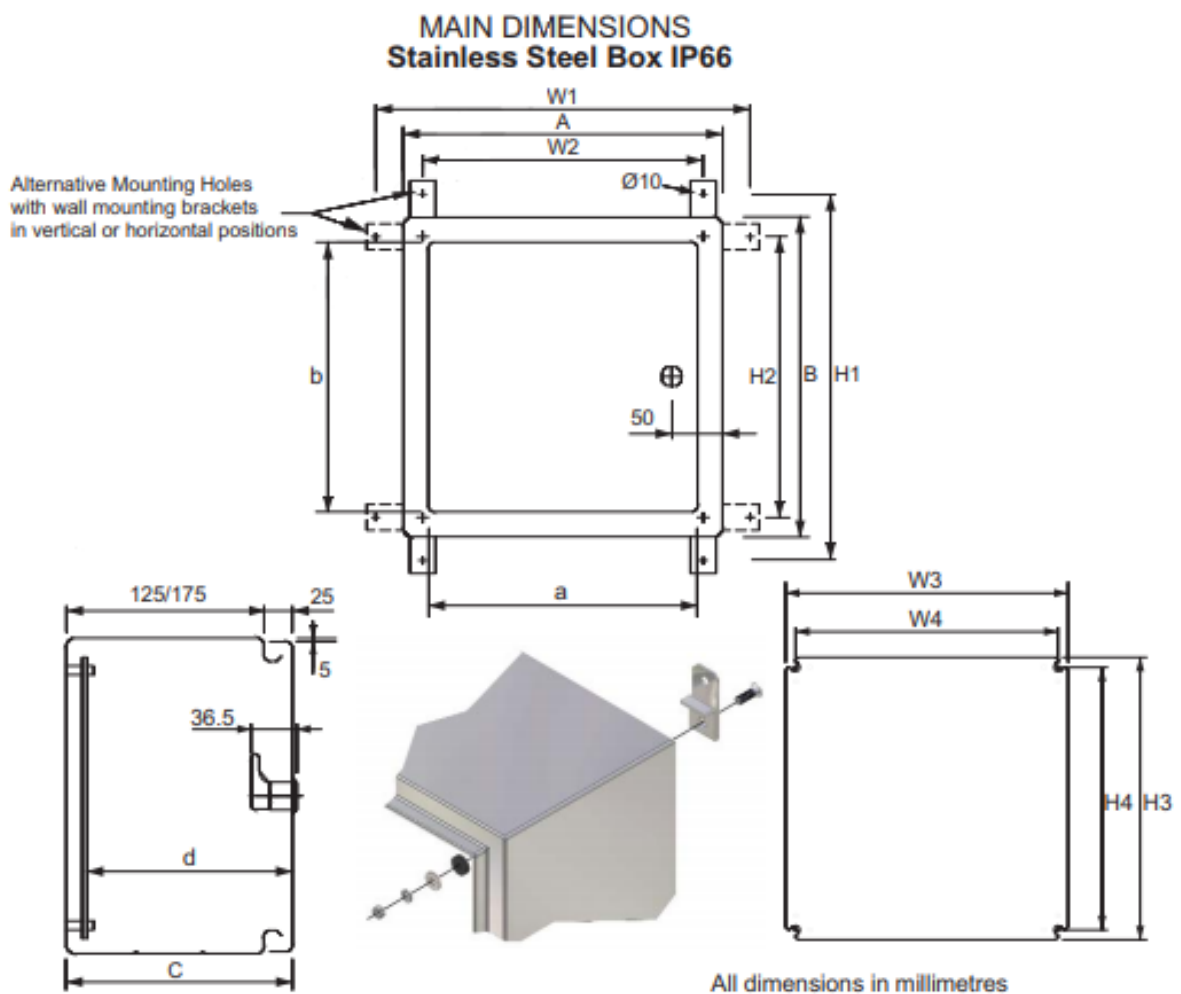

Datasheet

**RS Pro IP66, 304 Stainless Steel Wall Box 200mm x 400 mm x 300 mm**

RS Stock No: **758-6958**

TYPE	OVERALL SIZE			OPENING DEPTH			MOUNTING HOLE POSITIONS				MOUNTING PLATE HOLE SIZE				LOCKS	WEIGHT kg
	A	B	C	a	b	d	W1	W2	H1	H2	W3	H3	W4	H4		
SBOX 3.4-200 V2	300	400	200	250	350	185	340	260	440	360	248	348	225	325	2	10.93