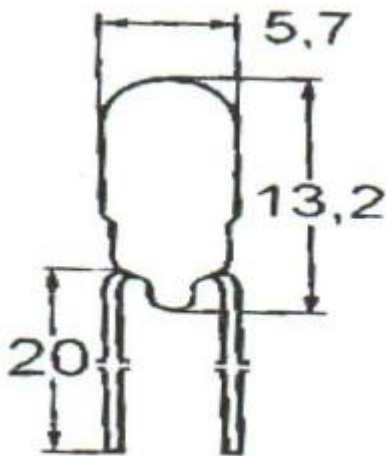

# Wire Terminal Filament Indicator Lamp, Clear, 28 V, 40 mA, 10000h

RS Stock number [105-045](#)

Dimensions: mm

## Specifications

### Structure

- Bulb Type: T1 3/4 Clear
- Bulb Diameter:  $\varnothing 5.7 \pm 0.1$
- Length:  $13.2 \pm 0.1$
- Base Type: W.T

### Design Characteristics

- Voltage: 28V
- Amperage:  $40\text{mA} \pm 10\%$
- Filament Type: Vacuum Type
- Luminous Flux:  $3.8\text{Lm} \pm 20\%$
- Life Hours: 10,000Hrs