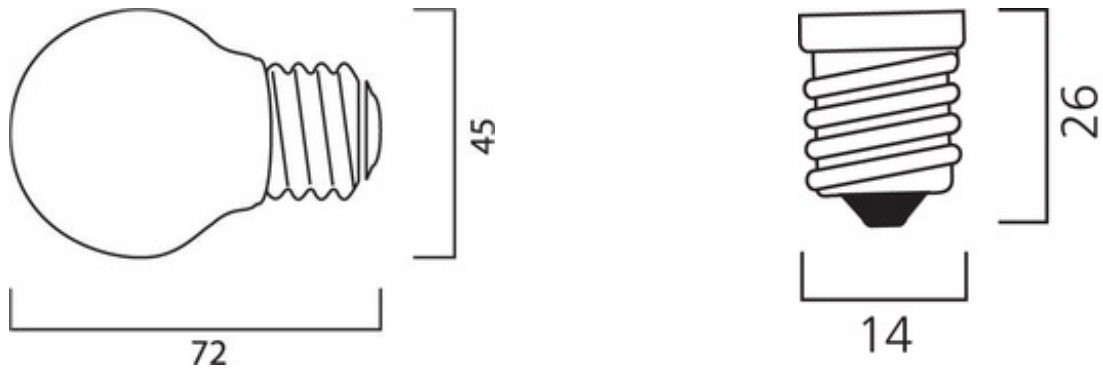

Classic ECO Ball

CLECO BAL 240V 18W E14 SV1

0023490

TECHNICAL DRAWINGS