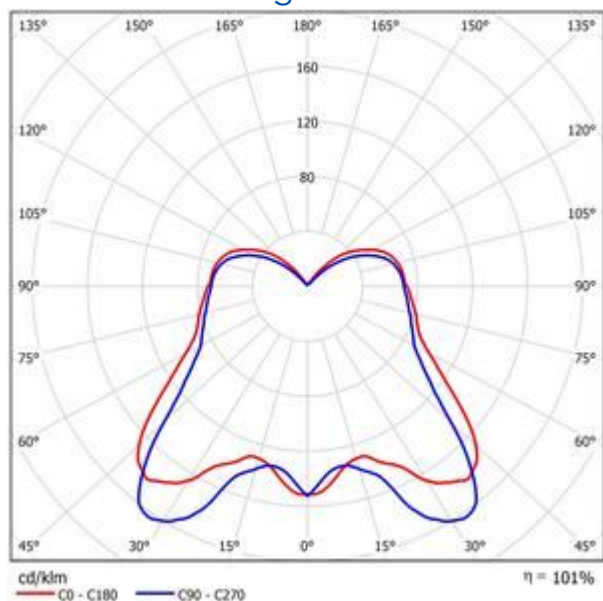

Photometric Diagrams