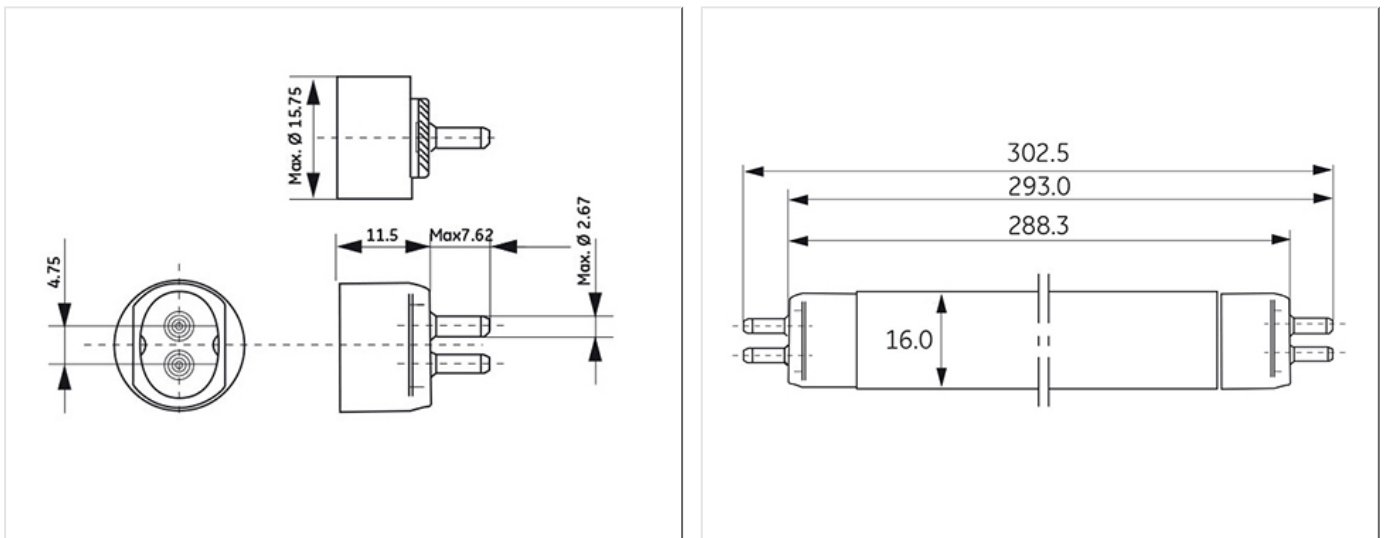

Electrical data

Design Ambient Temperature [°C]	25
Design Lamp ambient temperature [°C]	25
Starting ambient temperature range	-15
Dimming Capability	Yes
Nominal power [W]	8

Logistic data

DUN Code	00043168377560
EAN Code	5021731295140
Pack Quantity	25
Layer quantity	2000 EUR, 3000 UK
Layer quantity EUR	2000
Layer quantity UK	3000
Pallet quantity EUR (PC)	6000
Pallet quantity UK (PC)	9000
Outer case size	90 x 90 x 320 (mm)
Product status	Available

Technical drawing