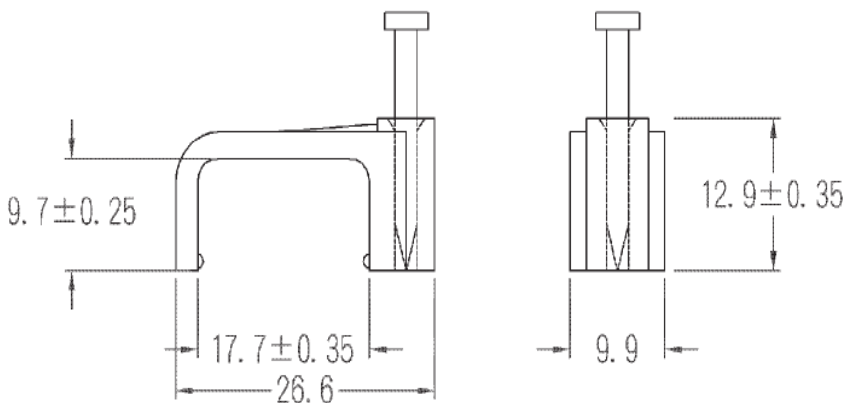

Professionally approved products.

Datasheet

RS Grey PE Rectangular Cable Clip, 9.9 x 26.6 x 12.9mm

RS Stock number 233-459

Affixing Method	Nail
Cable Clip/Clamp Style	Rectangular Cable Clip
Colour	Grey
Depth	12.9mm
Length	9.9mm
Material	PE
Width	26.6 mm

Dimensions - mm