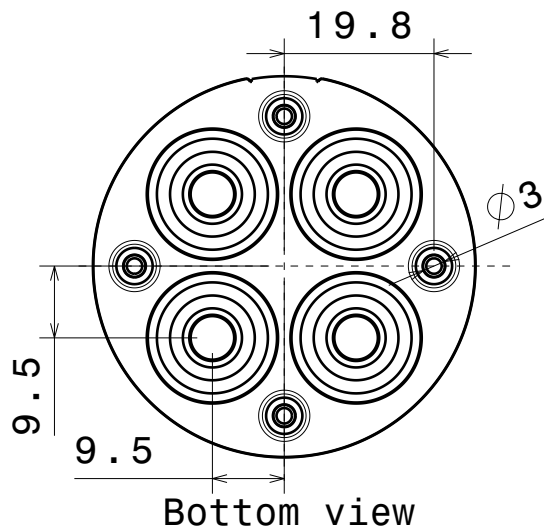

**Ordering number C12782_MELODY-4-M**

Family	Melody	FWHM	27 degrees
Type	Lens array	Efficiency	90 %
LED	XT-E	cd/lm	2.900
Color	Clear	Gerber File	Available
Diameter	50.6 mm		
Height	11.9 mm		
Style	Round		
Optic Material	PMMA		
Holder Material	-		
Fastening	Pin, glue		
Status	Ready		

Ordering number C13095_MELODY-3-M

Family	Melody	FWHM	33 degrees
Type	Lens array	Efficiency	92 %
LED	XT-E	cd/lm	2.140
Color	Clear	Gerber File	Available
Diameter	50.6 mm		
Height	11.9 mm		
Style	Round		
Optic Material	PMMA		
Holder Material	-		
Fastening	Pin, glue		
Status	Ready		

Relative intensity of C12782_MELODY-4-M

D

C

B

A

Isometric view

Bottom view

Front view

Top view

Material: PMMA

Tolerances for dimensions:

0-20mm tolerance value $\pm 0.1\text{mm}$

21-45mm tolerance value $\pm 0.2\text{mm}$

46-90mm tolerance value $\pm 0.3\text{mm}$

91-100mm tolerance value $\pm 0.4\text{mm}$