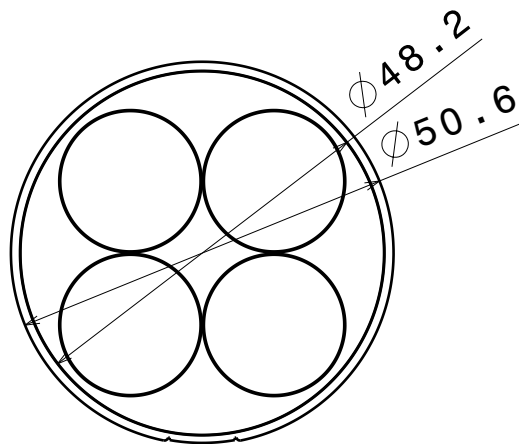

Relative intensity of C12782_MELODY-4-M

D

C

B

A

Isometric view

Bottom view

Front view

Top view

Material: PMMA

Tolerances for dimensions:

0-20mm tolerance value $\pm 0.1\text{mm}$

21-45mm tolerance value $\pm 0.2\text{mm}$

46-90mm tolerance value $\pm 0.3\text{mm}$

91-100mm tolerance value $\pm 0.4\text{mm}$