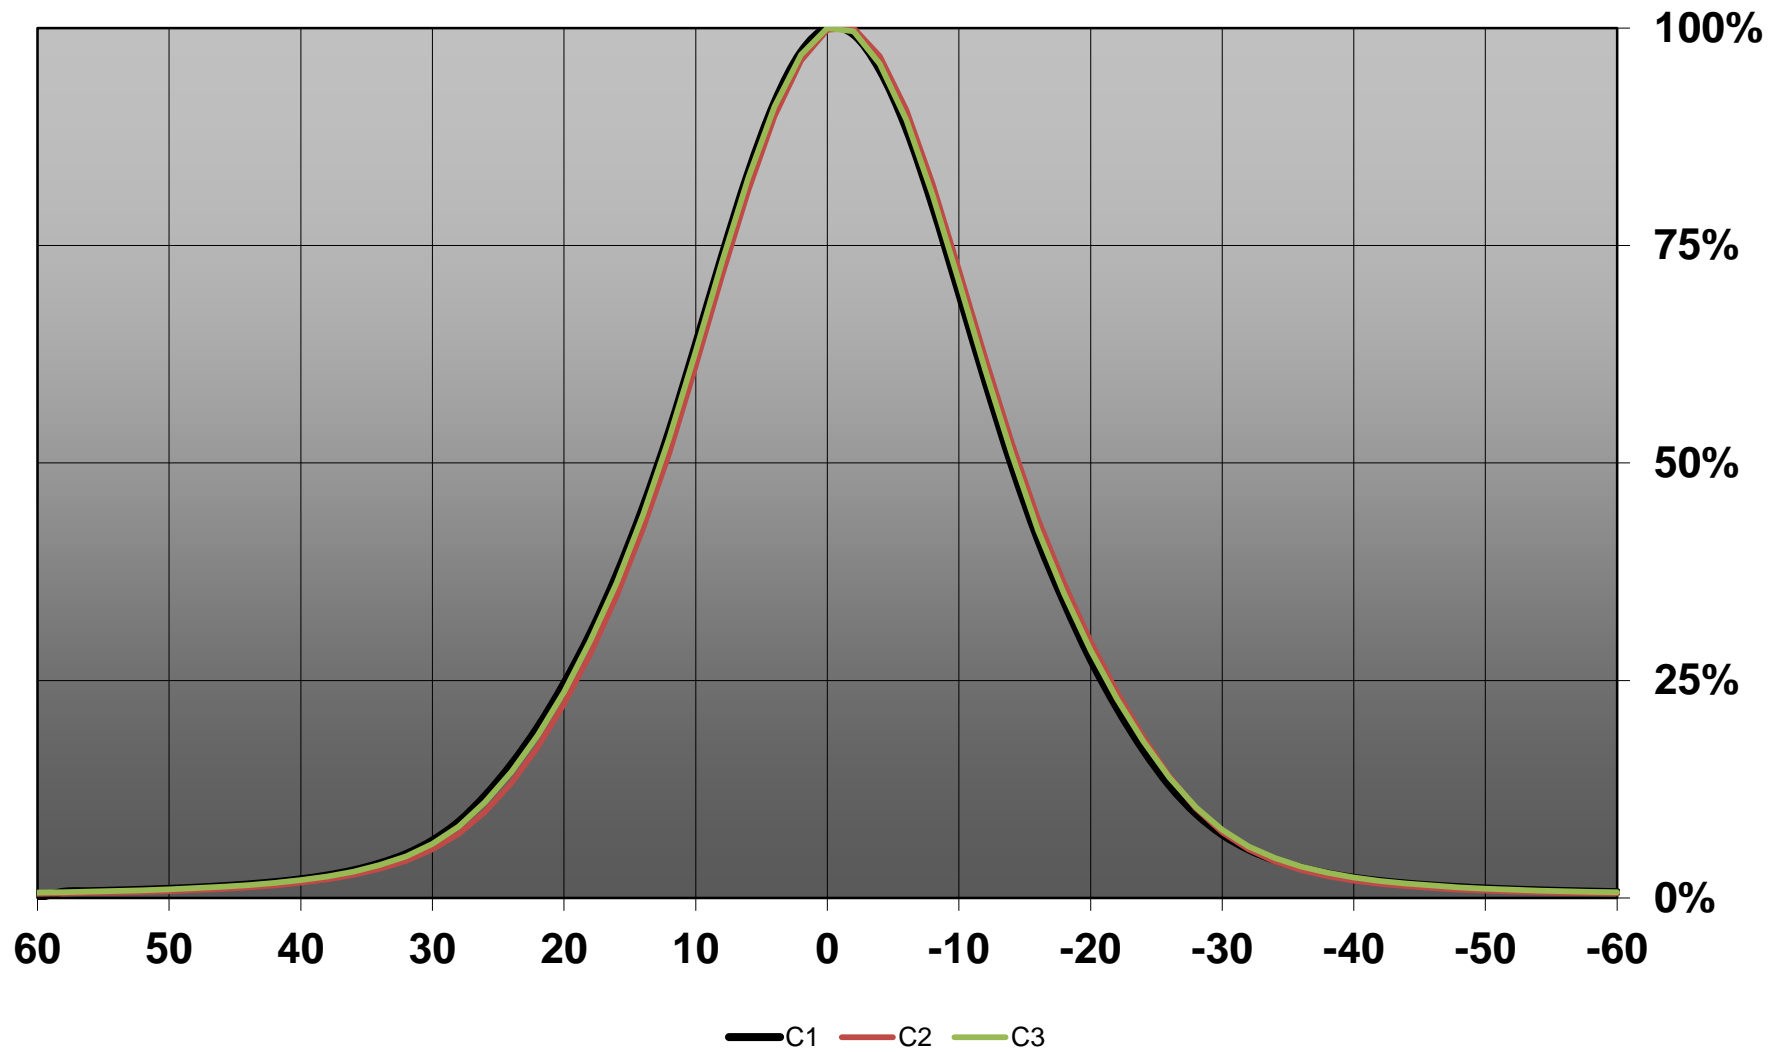

Relative intensity of C12782_MELODY-4-M