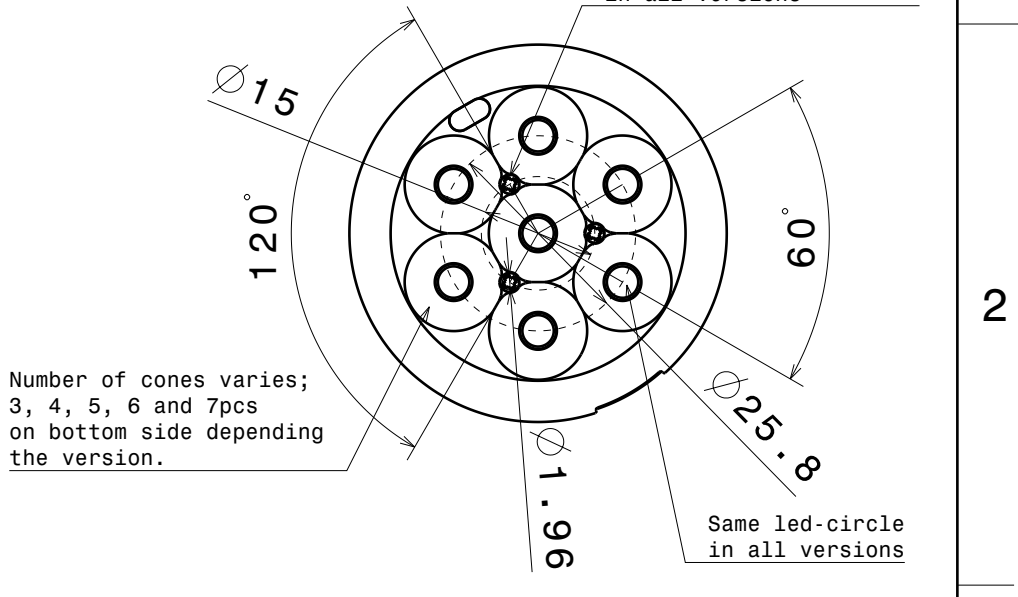

This drawing is our property. It can't be reproduced or communicated without our written agreement.

DRAWING TITLE

DRAWN BY p		DATE 05.10.2010		Datasheet Anna50-series Lens			
CHECKED BY t k		DATE 03.08.2010		SIZE A4	DRAWING NUMBER -		REV 1
DESIGNED BY hh		DATE 30.07.2010		SCALE 1:1	WEIGHT (g)	SHEET 1/1	