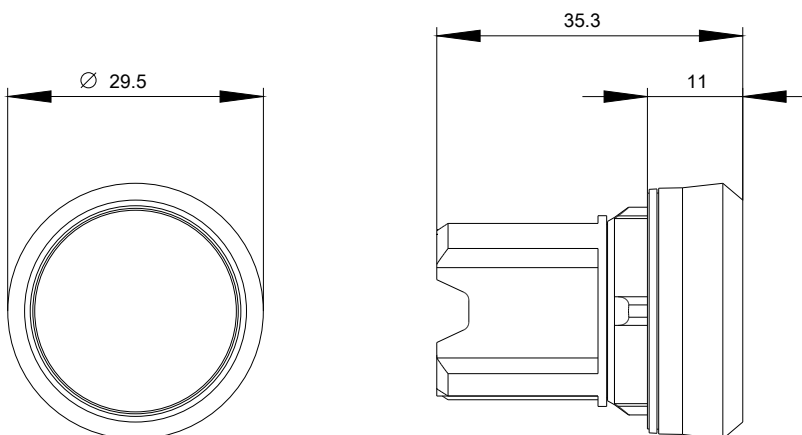

Height	mm	29.45
Width	mm	29.45
Shape of the installation opening		round
Mounting diameter	mm	22

Certificates/ approvals:

Further information

Information- and Downloadcenter (Catalogs, Brochures,...)

<http://www.siemens.com/industrial-controls/catalogs>

<http://support.automation.siemens.com/WW/view/en/3SU10300AA200AA0/all>

Image database (product images, 2D dimension drawings, 3D models, device circuit diagrams, EPLAN macros, ...)

http://www.automation.siemens.com/bilddb/cax_de.aspx?mfb=3SU10300AA200AA0&lang=en