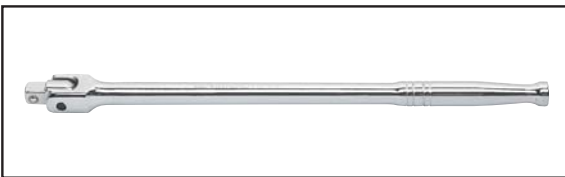

Open Stock Ratchets 1/2" Drive

Item No.	Description
81307	Full Polish Flex Handle - 15"
81308	Full Polish Flex Handle - 24"