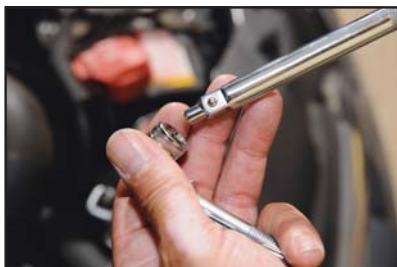

Fine Tooth 72 Teeth

**ROTO
RATCHETS**

Dual Material
Cushion Grip

Head Rotates 180 Degrees

Less Than 5 Degree Swing Arc
for Greater Access

Provides greater access when working
in confined spaces.

Knurled grip provides
non-slip surface

**MAGNETIC
DRIVE TOOLS**

Strong magnetic tips allow
for contact through the
base of the socket to hold
nuts and bolts in place
during use.

Works with shallow sockets only.

Magnetic tip
keeps the
fastener
in the
sockets