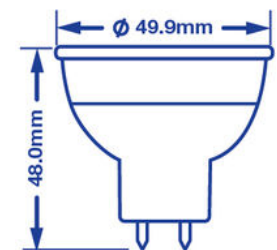

Verbatim LED MR16 GU5.3 7W 3000K Warm White 385 LM DIM

- GU5.3 Socket
- 12 V AC/DC Voltage
- 30,000 hours Lifetime
- Dimmable
- 81% Energy Saving
- Equivalent to 37W incandescent bulb

Product Number	52241
General Data	
Lamp Socket	GU5.3
Electric Data	
Wattage (W)	7
Wattage Equivalent (W)	37
Voltage (V)	12 V AC/DC
Dimmable	yes
Power Factor	0.90
Operating Frequency (Hz)	50-60
Geometric Data	
Length (mm)	48
Diameter (in mm)	49.9
Weight (g)	46
Photometric Data	
Luminous Flux 90° Cone (lm)	385
CRI	≥ 80
CCT (K)	3000
Luminous Intensity (cd)	700
Beam Angle (°)	40
Luminous Efficacy (lm/W)	55
Lifetime (hrs)	30,000
Switching Cycle	60,000

02/07/2014

Photometric Diagrams

Distance [m]	Cone Diameter [m]	Illuminance [lx]
0.5	0.34 0.37	E(0°) 2788 E(C90) 19.0° 1182 E(C0) 20.5° 1152
1.0	0.69 0.75	E(0°) 697 E(C90) 19.0° 295 E(C0) 20.5° 268
1.5	1.03 1.12	E(0°) 310 E(C90) 19.0° 131 E(C0) 20.5° 128
2.0	1.38 1.50	E(0°) 174 E(C90) 19.0° 74 E(C0) 20.5° 72
2.5	1.72 1.87	E(0°) 112 E(C90) 19.0° 47 E(C0) 20.5° 46
3.0	2.07 2.24	E(0°) 77 E(C90) 19.0° 33 E(C0) 20.5° 32

Distance [m] Cone Diameter [m] Illuminance [lx]
 — C0 - C180 (Half-value Angle: 41.0°)
 — C90 - C270 (Half-value Angle: 38.0°)

Energy Rating

Technical Packaging Details

Barcode

023942522416

EAN 128

(02)00023942522416(37)10(91)162

EAN 14

50023942522411

Pack Dimensions (HxWxL)

H 65 x W 50 x L 50

Pack Weight

59

MOQ

10