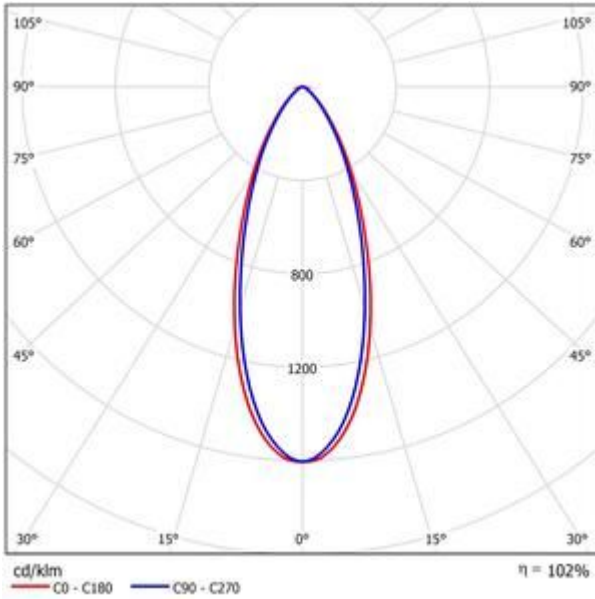

Verbatim LED MR16 GU5.3 7W 3000K Warm White 385 LM DIM

- GU5.3 Socket
- 12 V AC/DC Voltage
- 30,000 hours Lifetime
- Dimmable
- 81% Energy Saving
- Equivalent to 37W incandescent bulb

Product Number	52241
General Data	
Lamp Socket	GU5.3
Electric Data	
Wattage (W)	7
Wattage Equivalent (W)	37
Voltage (V)	12 V AC/DC
Dimmable	yes
Power Factor	0.90
Operating Frequency (Hz)	50-60
Geometric Data	
Length (mm)	48
Diameter (in mm)	49.9
Weight (g)	46
Photometric Data	
Luminous Flux 90° Cone (lm)	385
CRI	≥ 80
CCT (K)	3000
Luminous Intensity (cd)	700
Beam Angle (°)	40
Luminous Efficacy (lm/W)	55
Lifetime (hrs)	30,000
Switching Cycle	60,000

02/07/2014

Photometric Diagrams

Distance [m]	Cone Diameter [m]	Illuminance [lx]
0.5	0.34 0.37	E(0°) 2788 E(C90) 19.0° 1182 E(C0) 20.5° 1152
1.0	0.69 0.75	E(0°) 697 E(C90) 19.0° 295 E(C0) 20.5° 268
1.5	1.03 1.12	E(0°) 310 E(C90) 19.0° 131 E(C0) 20.5° 128
2.0	1.38 1.50	E(0°) 174 E(C90) 19.0° 74 E(C0) 20.5° 72
2.5	1.72 1.87	E(0°) 112 E(C90) 19.0° 47 E(C0) 20.5° 46
3.0	2.07 2.24	E(0°) 77 E(C90) 19.0° 33 E(C0) 20.5° 32

Distance [m] Cone Diameter [m] Illuminance [lx]
 — C0 - C180 (Half-value Angle: 41.0°)
 — C90 - C270 (Half-value Angle: 38.0°)

Energy Rating

Technical Packaging Details

Barcode

023942522416

EAN 128

(02)00023942522416(37)10(91)162