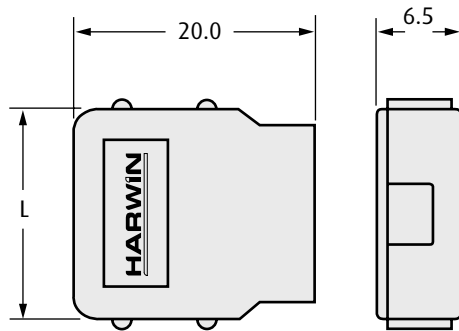

Datamate

Hoods

- ❖ Supplied as a kit of parts, including screws.
- ❖ For use with female crimp connectors on page 83.
- ❖ For use with unlatched male connectors.

DATAMATE HOOD

CALCULATION

L Total No. of contacts + 7.0

HOW TO ORDER

M80 - 880 XX 98

SERIES CODE

TOTAL NO. OF CONTACTS

10, 12, 14, 16, 18, 20, 26, 34

www.harwin.com