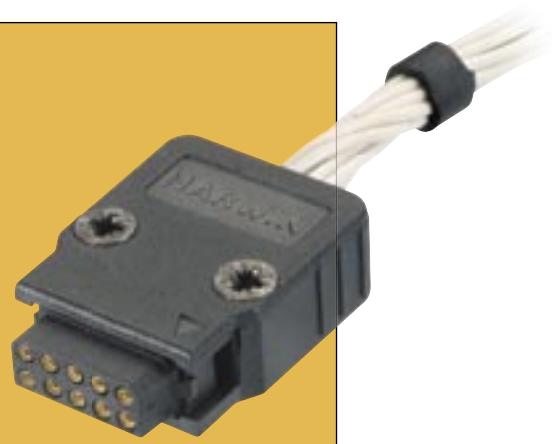

Datamate

Hoods

- ❖ Supplied as a kit of parts, including screws.
- ❖ For use with female crimp connectors on page 83.
- ❖ For use with unlatched male connectors.

DATAMATE HOOD

CALCULATION

L Total No. of contacts + 7.0

HOW TO ORDER

M80 - 880 XX 98

SERIES CODE

TOTAL NO. OF CONTACTS

10, 12, 14, 16, 18, 20, 26, 34

www.harwin.com