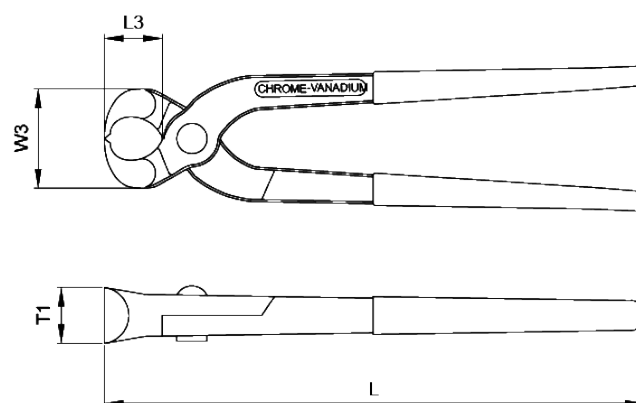

Datasheet

RS Pro Concretors' Nippers (PVC Sleeves)

EN

Product feature:

 Forged in Germany

DIN ISO 9242

- For binding and cutting building wires
- Special tool steel
- Phosphate finish
- PVC sleeves

RS CODE NO	CODE NO	L mm / inch	L3 mm	W3 mm	L1 mm	gr
1829973	E36-54-0225RS	225mm / 9"	30	15.6	20.5	342
1829974	E36-54-0250RS	250mm / 10"	33	17.0	24.0	436
1829976	E36-54-0280RS	280mm / 11"	36	18.0	25.0	512