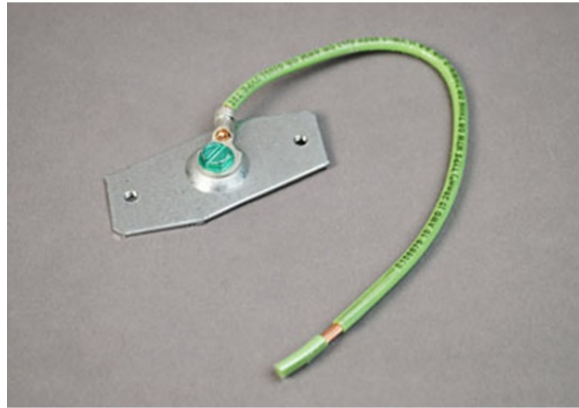

OFR Series Overfloor Raceway Grounding Clip

OFR9

Connects equipment grounding conductor to provide ground to OFR Series Raceway. No. 10 ground screw provided.

features & benefits

specifications

General Info

Product Series: OFR
Component Type: Fittings & Accessories

Technical Information

Material: Steel
Capacity: Multiple Channel