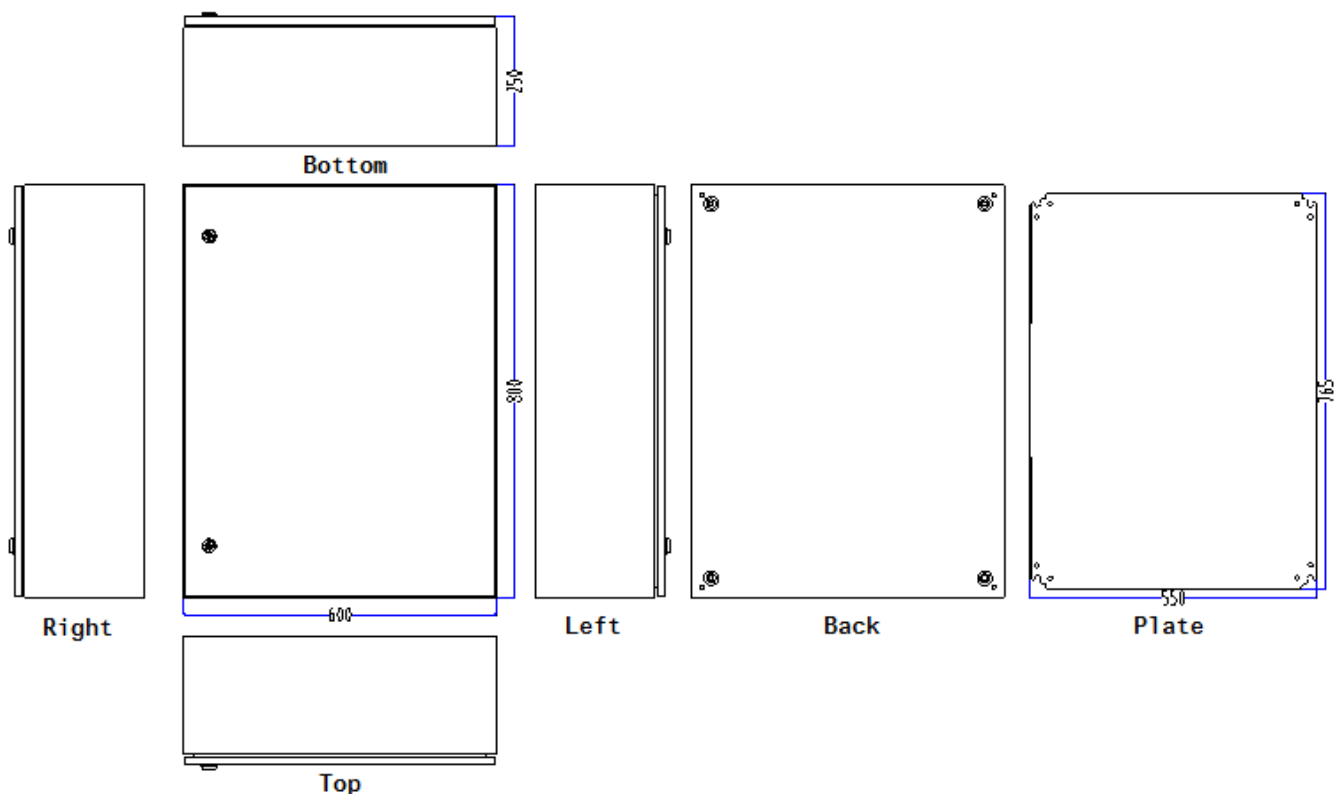

Product Datasheet

ENGLISH

S.S. Wall Box with Brackets/Chassis Plates

Drawings:

ENGLISH

Package Contain:

1 x Enclosure

1 x Chassis Plate

2 x Lock

1 x Fixing accessories

Product Specification:

Material: AISI304

Door Lock Type: Double Lock System

Door Type: Plain

Dimensions: 800 x600 x 250mm

External Height: 800 mm

External Width: 600 mm

Thickness: 1.5mm for enclosure & door

Chassis Plate: Zinc coated steel 2.0mm

Fixing Kit: Yes

Gland Plate: Yes

IP Rating: IP66

Against mechanical impacts: IK10