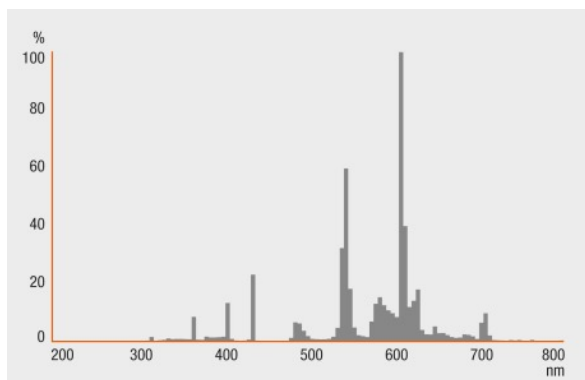

Product datasheet

Light Distribution

Spectral power distribution

Safety advice

In case of lamp breakage: www.osram.com/brokenlamp
Not for use with external dimmers or electronic switches.

Logistical Data

Product code	Product description	Packaging unit (Pieces/Unit)	Dimensions (length x width x height)	Volume	Gross weight
4052899912557	DPRO MITW 12 W/825 E27	Shipping carton box 10	224 mm x 93 mm x 123 mm	2.56 dm³	676.00 g

The mentioned product code describes the smallest quantity unit which can be ordered. One shipping unit can contain one or more single products. When placing an order, for the quantity please enter single or multiples of a shipping unit.

Disclaimer

Subject to change without notice. Errors and omission excepted. Always make sure to use the most recent release.