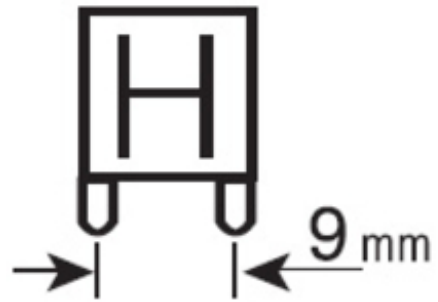

Electrical data

kWh per 1000 hours burning time	2
Efficacy (Rated) (lm/w)	53
Watt (Rated) (W)	1.5
Watt (Nominal) (W)	1.5
Equivalent watt (W)	10
Voltage (V)	220-240
Lamp power factor	0.8

Physical data

Weight (kg)	0.01
Lamp Length (mm) - C/L	47
Max. Lamp Diameter (mm) - D	14
Single packaging type	Box/Sleeve
Single package dimensions (L x W x H) (cm)	4.80 x 4.80 x 4.40
Inner package dimensions (L x W x H) (cm)	19.40 x 14.10 x 7.90
Inner package net weight (kg)	0.07
Outer package dimensions (L x W x H) (cm)	74.50 x 21.00 x 19.00

ToLEDo G9/G4/Pygmy

ToLEDo G9 1.5W 80LM 827 SL

0126730

TECHNICAL DRAWINGS

Dimensions (mm)

G9	0126730
H	47+-1
W	13.8+-0.5

ENERGY LABEL

□