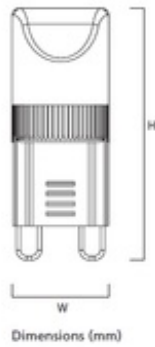

ToLEDo G9/G4/Pygmy

ToLEDo G9 1.5W 80LM 827 SL

0126730

Optical data

Light colour	827 Homelight
CRI (Ra)	80
Suitable for accent lighting	No
Colour temperature (K)	2700
Luminous flux (Rated) (lm)	80
Luminous flux (Nominal) (lm)	80
Lumen maintenance at end of nominal life (%)	70
Chromaticity coordinate Y	-1
Chromaticity coordinate X	-1
Adjustable chromaticity	No

Electrical data

kWh per 1000 hours burning time	2
Efficacy (Rated) (lm/w)	53
Watt (Rated) (W)	1.5
Watt (Nominal) (W)	1.5
Equivalent watt (W)	10
Voltage (V)	220-240
Lamp power factor	0.8

Physical data

Weight (kg)	0.01
Lamp Length (mm) - C/L	47
Max. Lamp Diameter (mm) - D	14
Single packaging type	Box/Sleeve
Single package dimensions (L x W x H) (cm)	4.80 x 4.80 x 4.40
Inner package dimensions (L x W x H) (cm)	19.40 x 14.10 x 7.90
Inner package net weight (kg)	0.07
Outer package dimensions (L x W x H) (cm)	74.50 x 21.00 x 19.00

ToLEDo G9/G4/Pygmy

ToLEDo G9 1.5W 80LM 827 SL

0126730

TECHNICAL DRAWINGS

Dimensions (mm)

G9	0126730
H	47+-1
W	13.8+-0.5

ENERGY LABEL

□