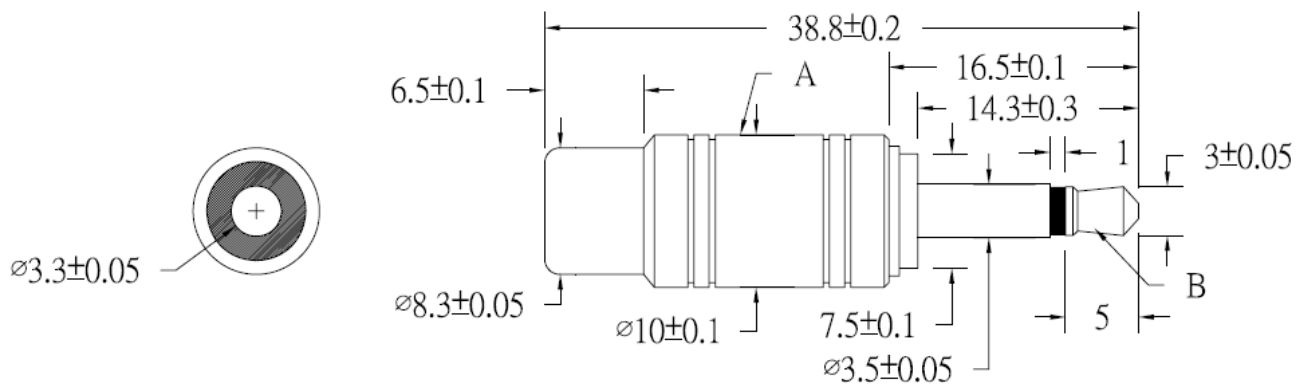

Datasheet

Audio Connector Adapter

RS Stock number [392-592](#)

Dimensions(mm):

No.	Description	Unit	Material	Finish/Colour
A	Shell	1	Brass	SD NI
B	3.5MP	1	Brass	NI