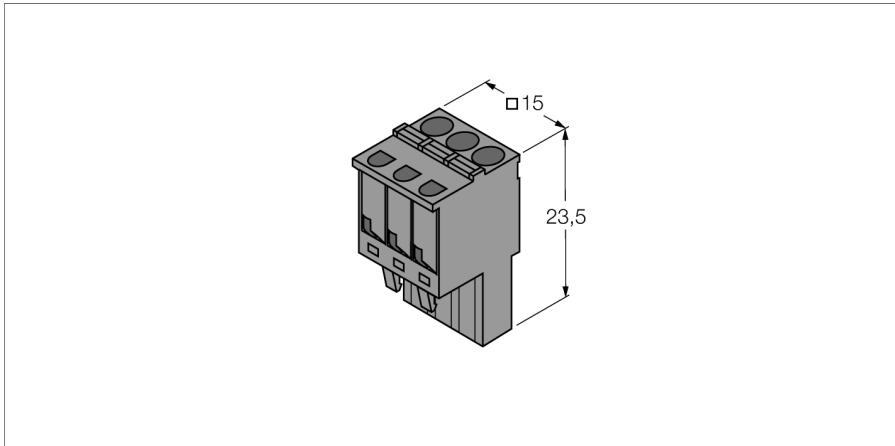

**Removable cage clamp terminals  
IM-CC-3X2BU/2BK**

- Removable cage clamp terminals for IM modules
- 3-pin
- Supplying quantity 2 blue and 2 black clamps

**Removable cage clamp terminals  
IM-CC-3X2BU/2BK**

Type code	IM-CC-3X2BU/2BK
Ident no.	6900475
Protection class	IP20
Weight	24 g