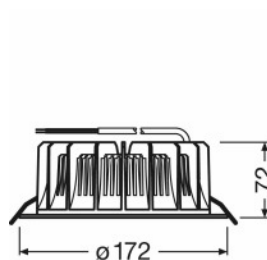

## LDV DOWNLIGHT L WT 830

LED downlights for recessed ceiling mounting / Medium distribution (60°)

---

### Dimensions & weight

Product weight	465.00 g
Diameter	172.0 mm