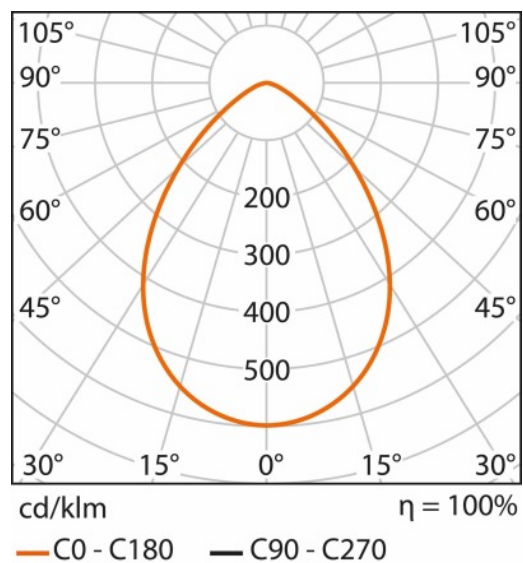

Product datasheet

LDC typ luminance

Lamp designation according to LBS	LED
Light source included	Yes
Direction of cover	Down
Cover	Diffuser disc

Capabilities

Type of installation	Recessed

Certificates & standards

Protection class	II
EEL of included LED module	A++
Certification	CE

Country specific categorizations

Order number	ODL11A78C3R

Country specific information

Product code	METEL-Code	SEG number	STK-Number	UK Org
4052899093591	-	7474606	-	-