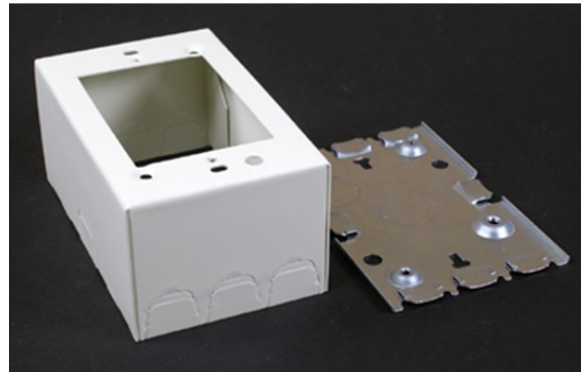

## 500/700 Single-Gang Shallow Switch & Receptacle Box Fitting

V5747, 5747WH, VC5747,  
5747WHC

For standard shallow switches and receptacles including single-gang combination devices. Base has two 1/2" trade size KOs. Larger gang boxes available by special order. Single-gang: 4 5/8" L x 2 7/8" W [117mm x 73mm]. Accepts NEMA single-gang standard faceplates. NOTE: Certified to Canadian Safety Standards for sale in Canada. When ordering these products, change the "V" color prefix to "vc" or the "WH" color suffix to "WHC" to denote the Canadian versions.

### specifications

**General Info**

Available Colors:

V5747 - Ivory  
5747WH - White

Product Series: 500, 700  
Component Type: Boxes

**Technical Information**

Material: Steel  
Capacity: Single-Channel