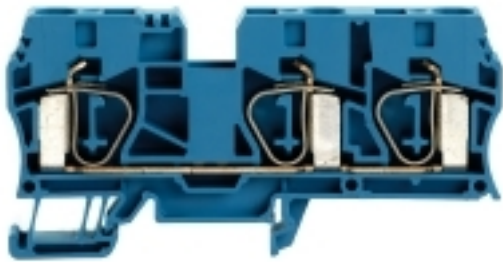

**Z-series  
ZDU 10/3AN BL**

**Weidmüller Interface GmbH & Co. KG**  
Klingenbergstraße 16  
D-32758 Detmold  
Germany  
Fon: +49 5231 14-0  
Fax: +49 5231 14-292083  
www.weidmueller.com

Terminal blocks in tension clamp system and the Z Series are specially customised to the customers' requirements. Less space, spacious labelling area, integrated test point, cross-connection functionality within the Z Series and another family of terminals by Weidmüller. Z-Series terminals have a large clamping range and one or two cross-connection slots. Plug-in standard cross-connections enable potentials to be distributed over any number of terminals.

**General ordering data**

Type	ZDU 10/3AN BL
Order No.	<a href="#">1767700000</a>
Version	Z-series, Feed-through terminal, Rated cross-section: 10 mm <sup>2</sup> , Tension clamp connection, Wemid, Blue
GTIN (EAN)	4032248122752
Qty.	20 pc(s).

**Additional technical data**

Explosion-tested version	Yes	Number of similar terminals	1
Open sides	right	Type of mounting	Snap-on
Version	Tension-clamp connection, for plug-in cross-connector, One end without connector		