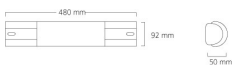

Elite mirror light (with push plate)

ELITE CHROME 11W LYNX-S PUSH PLATE

0053405

CRI (Ra)	80
Distribution type	Symmetric
Light colour	Warm white
Adjustable chromaticity	N

Electrical data

Control gear mounting	Integral
Control gear type	Conventional
Electrical protection	Class II
Energy efficiency level	A
kWh per 1000 hours burning time	14
Mains voltage (V)	100-240V~

Physical data

Colour	Chrome
Diffuser finish	Opal
Nominal Product Height (mm)	92
IP rating	IP21
Nominal Product Length (mm)	480
Weight (kg)	0.774
Nominal Product Width (mm)	50

Packaging

Product EAN number	5410288534053
Packaging single height (cm)	53.0
Packaging single length (cm)	5.4
Single packaging type	Carton
Packaging single width (cm)	12.0
Units per outer package	1
Packaging outer height (cm)	5.4
Packaging outer length (cm)	53.0
Packaging outer width (cm)	12.0

TECHNICAL DRAWINGS